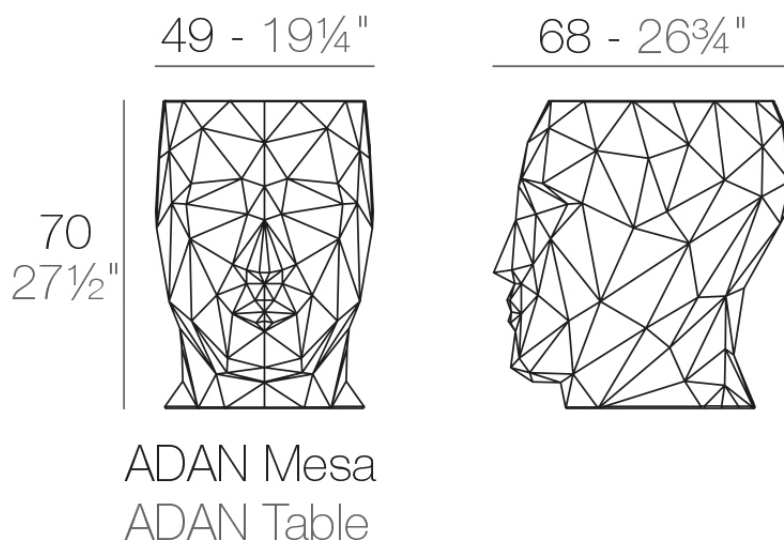

Adan table 49x68x70

by Teresa Sapey

With the Adan collection, Teresa Sapey proposes a reinterpretation of design as a living, changing art. Inspired by the fascinating geometry of a diamond, Adan displays a robust and playful personality that seduces both indoors and outdoors. More than just a decorative object, each piece is a reflection of character and magnetism, evoking the essence of an art that is felt and transforms the environment at every angle.

Info

Description

Made of polyethylene resin by rotational moulding. 100% Recyclable. Item suitable for indoor and outdoor use. Available in different finishes.

Weight: 8.5 Kg

Finishes

finishes

BASIC

Ref. 49062