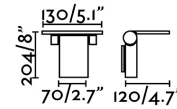

Specifications

Bulb:	LED 10W 3000K 600Lm CRI>80
Bulb included:	Yes
Transformer:	Driver
Transformer included:	Yes
Voltage:	100-240V
IP:	54
Class:	I
Material:	Metal and PC diffuser
Designer:	
Length:	120 mm
Net Width:	130 mm
Height:	204 mm
Volume:	0.00184 m3