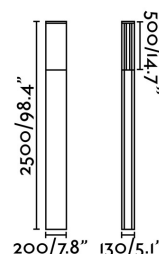

DATNA LED Dark grey pole lamp

Ref. 74444E

We extend the set of luminaires DATNA. This LED pole lamp has a height of 2,5 meters and is perfect for the lighting the garden.

Specifications

Bulb:

Bulb included:	Yes
-----------------------	-----

Material:	Die cast aluminium and opal polycarbonate
------------------	---

Designer:	ALEX & MANEL LLUSCÀ
------------------	---------------------

Length:	200 mm
----------------	--------

Net Width:	130 mm
-------------------	--------

Height:	2500 mm
----------------	---------

Net Weight:	10.60 kg
--------------------	----------

Volume:	0.14557 m3
----------------	------------

8421776143791