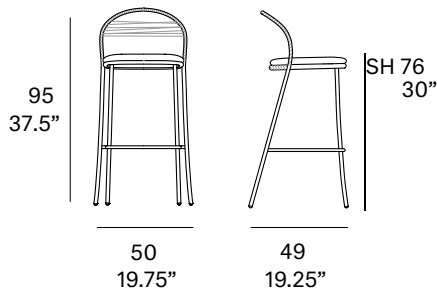

outdoor

Petale

Hand-woven bar stool with stripe pattern / taburete tejido con patrón horizontal

MUT Design, 2020/2023

C099 TC

Bar stool made of stainless steel tube. Possibility of customization through a wide variety of technical fabrics completely suitable for outdoor use. Handwoven backrest traditionally crafted with high resistance rope. Stackable.

Shipment details

Qty	2 bar stools (1 box)
Volume	0,42 m ³ / 14.8 ft ³
Gross weight	14,5 kg / 32 lb
Net weight (1 armchair)	5, kg / 11,02lb
Box dimensions (approx.)	57 x 56 x 105 cm 22.4" x 22" x 41.3"
Item dimensions (width x depth x height)	50 x 49 x 95 cm 19.75" x 19.25" x 37.5"
COM (1,40 - 1,50 m / 54"-59"	cushion: 0,55 m / 0.6 yd