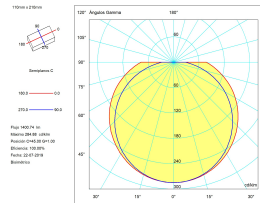

New Flash

PX-0507-NEG

Wall fixture IP65 New Flash LED 13.4W 3000K Black 1401lm

TECHNICAL FEATURES

IP65 IK10

Power (W) : 13.4W

Total power consumption of light (W) : 15.8W

Real lumens : 1401

Real lm/W : 89

Correlated Colour Temperature (CCT) : LED warm-white 3000K

Dimming protocol : ON-OFF

Lens / reflector angle : HORIZONTAL 127°

Structure material : Polycarbonate

Structure finish : Black

Diffuser material : Polycarbonate

Diffuser finish : Tinted

Voltage / frequency : 100-240V/50-60Hz

Power Factor : 0.90

Useful life : 36.000h L70B30

Warranty : 5 Years

Resistant to marine environments : No

Energy efficiency : LED A++

LUMINOTECHNIC FEATURES

Light source: LED

CRI: 80

MacAdam steps: 5

Photobiological risk: RG0

VENTILATION FEATURES

Power used: 15.8W

Service value measurement standard: EN 60879:2019

LOGISTICS

Net weight (kg): 0.23

Packaged weight (kg): 0.35

Packaging: 220mm x 120mm x 70mm