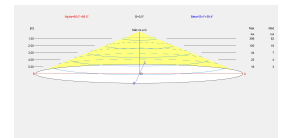

LUMINOTECHNIC FEATURES

Light source: LED

CRI: 80

MacAdam steps: 5

Photobiological risk: RG0

VENTILATION FEATURES

Power used: 15.8W

Service value measurement standard: EN 60879:2019

LOGISTICS

Net weight (kg): 0.23

Packaged weight (kg): 0.35

Packaging: 220mm x 120mm x 70mm