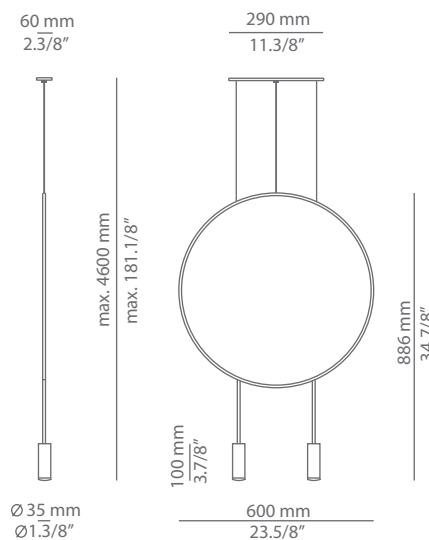

SPECIAL REQUIREMENTS

Custom versions

We offer custom plated or RAL finishes. Alternate lamping and sizes available for projects. Consult our offices.

Special instructions

ESTILUZ, S.A.
Carretera d'Ogassa, s/n
17860 Sant Joan de les Abadesses
T+34 972 720 125
F+34 972 720 796

estiluz@estiluz.com
www.estiluz.com