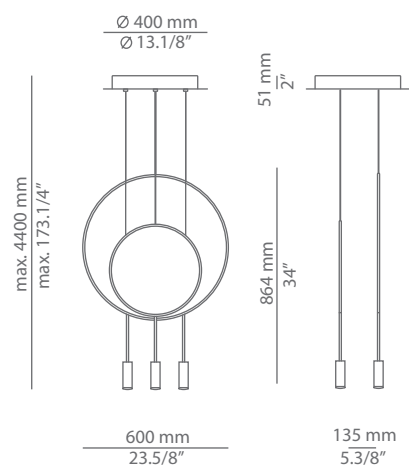

REVOLTA T-3635S / T-3636S

linear and round surface compositions

Date	Type
Project	
Location	
Model #	Quantity
Specifier	

Many possible configurations with T-3635C and T-3636C

Code	Composition includes	Temperature
■ L165S .5D revolta	1 linear canopy 113535XX7 5 units of T-3636C 5 drivers / Dimmable Triac	■ T-3636C-W (2700K / 725 lumens) ■ T-3636C-M (3000K / 763 lumens)
	<table border="1"> <thead> <tr> <th>Canopy</th> <th>Body</th> <th>Head</th> </tr> </thead> <tbody> <tr> <td>■ 26 BLK Black ■ 71 WH White</td> <td>■ 26 BLK Black ■ 71 WH White ■ CUSTOM</td> <td>■ 26 BLK Black ■ 61 S GLD Satin Gold ■ 71 WH White ■ CUSTOM</td> </tr> </tbody> </table>	
	<table border="1"> <thead> <tr> <th>Optional Acoustic Panel</th> <th>Finish</th> </tr> </thead> <tbody> <tr> <td>■ Add up to 5 foam panels 123636XX0X ■ Add up to 5 fabric panels 123636XX0</td> <td>■ 26 BLK Black ■ 82 BL Blue ■ 83 EGP Eggplant ■ 84 SLM Salmon ■ CUSTOM</td> </tr> </tbody> </table>	

Code	Composition includes	Temperature
■ R40S.1S1D revolta	1 round canopy 113635XX1 1 unit of T-3635C 1 unit of T-3636C 2 drivers / Dimmable Triac	■ T-3635C-W / T-3636C-W (2700K / 725 lumens) ■ T-3635C-M / T-3636C-M (3000K / 763 lumens)
	<table border="1"> <thead> <tr> <th>Canopy</th> <th>Body</th> <th>Head</th> </tr> </thead> <tbody> <tr> <td>■ 26 BLK Black 71 WH White</td> <td>■ 26 BLK Black ■ 71 WH White ■ CUSTOM</td> <td>■ 26 BLK Black ■ 61 S GLD Satin Gold ■ 71 WH White ■ CUSTOM</td> </tr> </tbody> </table>	
	<table border="1"> <thead> <tr> <th>Optional Acoustic Panel</th> <th>Finish</th> </tr> </thead> <tbody> <tr> <td>■ Add 1 foam panels 123635XX0X ■ Add 1 foam panels 123636XX0X ■ Add 1 fabric panels 123635XX0 ■ Add 1 fabric panels 123636XX0</td> <td>■ 26 BLK Black ■ 82 BL Blue ■ 83 EGP Eggplant ■ 84 SLM Salmon ■ CUSTOM</td> </tr> </tbody> </table>