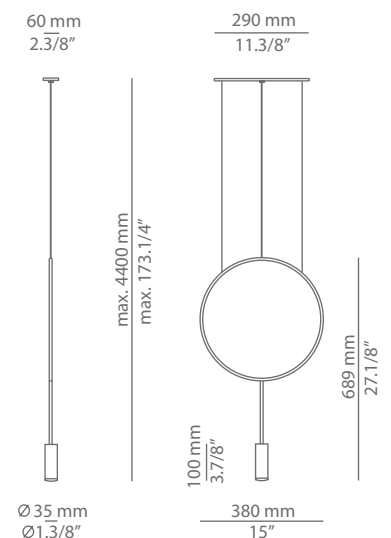

SPECIAL REQUIREMENTS

Custom versions

We offer custom plated or RAL finishes. Alternate lamping and sizes available for projects. Consult our offices.

Special instructions