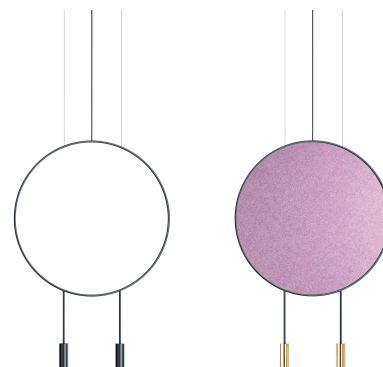

### Description

Suspension lamp with a circular body, cylindrical aluminium heads and acrylic (PMMA) lens diffusers. Adjustable height. Optional decorative sound absorbing panel. Possibility to create different compositions (see page 5).

### Product includes

Code	Description
113635XX0	1 surface canopy for 1 single pedant
T-3635C	1 Revolta pendant

### Description

Suspension lamp with a circular body, cylindrical aluminium heads and acrylic (PMMA) lens diffusers. Adjustable height. Optional decorative sound absorbing panel. Possibility to create different compositions (see page 5). Recessed canopy and remote driver. False ceiling for recessed canopy is required Ø 50mm drill.