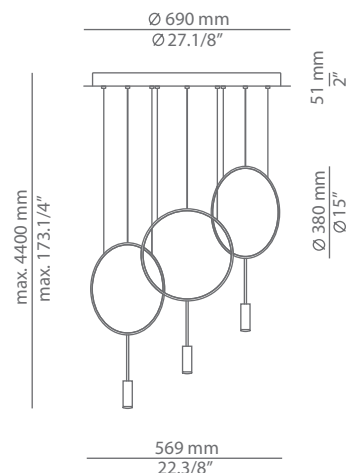

REVOLTA

T-3635S / T-3636S

round surface compositions

Date	Type
Project	
Location	
Model #	Quantity
Specifier	

Many possible configurations with T-3635C

Code ■ R70S.3S revolta	Composition includes ■ 1 round canopy 113535XX4 ■ 3 units of T-3635C ■ 3 drivers / Dimmable Triac	Temperature ■ T-3635C-W (2700K / 725 lumens) ■ T-3635C-M (3000K / 763 lumens)	
	Canopy ■ 26 BLK Black ■ 71 WH White	Body ■ 26 BLK Black ■ 71 WH White ■ CUSTOM	Head ■ 26 BLK Black ■ 61 S GLD Satin Gold ■ 71 WH White ■ CUSTOM
	Optional Acoustic Panel ■ Add up to 2 foam panels 123635XX0X ■ Add up to 2 fabric panels 123635XX0	Finish ■ 26 BLK Black ■ 82 BL Blue ■ 83 EGP Eggplant ■ 84 SLM Salmon ■ CUSTOM