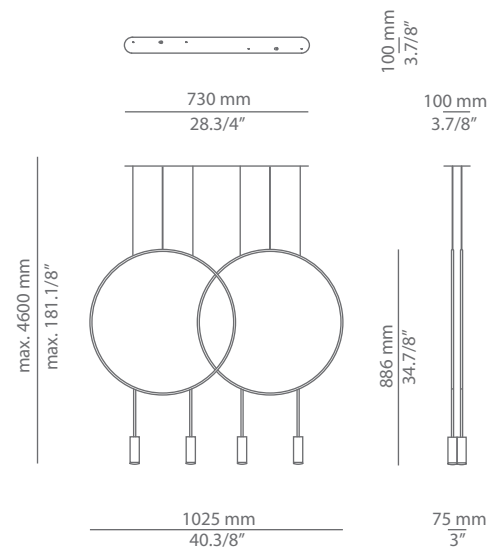

Code ■ L73R.2D revolta Ø 50mm drill on dropped ceiling	Composition includes 1 recessed canopy 113535XX1R 2 units of T-3636C 2 drivers / Dimmable Triac	Temperature ■ T-3636C-W (2700K / 725 lumens) ■ T-3636C-M (3000K / 763 lumens)		
		Canopy ■ 26 BLK Black ■ 71 WH White	Body ■ 26 BLK Black ■ 71 WH White ■ CUSTOM	Head ■ 26 BLK Black ■ 61 S GLD Satin Gold ■ 71 WH White ■ CUSTOM
		Optional Acoustic Panel ■ Add up to 2 foam panels 123636XX0X ■ Add up to 2 fabric panels 123636XX0		Finish ■ 26 BLK Black ■ 82 BL Blue ■ 83 EGP Eggplant ■ 84 SLM Salmon ■ CUSTOM