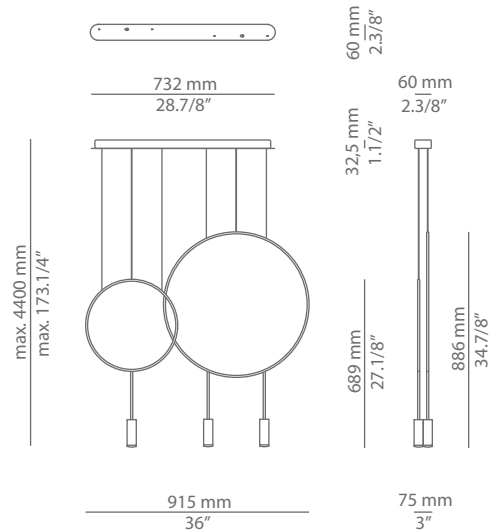

REVOLTA T-3635S / T-3636S

linear compositions

Many possible configurations with T-3635C and T-3636C

Date	Type
Project	
Location	
Model #	Quantity
Specifier	

Code ■ L73S.1S1D revolta	Composition includes 1 surface canopy 113535XX1 1 unit of T-3635C 1 unit of T-3636C 2 drivers / Dimmable Triac	Temperature ■ T-3635C-W / T-3636C-W (2700K / 725 lumens) ■ T-3635C-M / T-3636C-M (3000K / 763 lumens)	
	Canopy ■ 26 BLK Black ■ 71 WH White	Body ■ 26 BLK Black ■ 71 WH White ■ CUSTOM	Head ■ 26 BLK Black ■ 61 S GLD Satin Gold ■ 71 WH White ■ CUSTOM
	Optional Acoustic Panel ■ Add 1 foam panels 123635XX0X ■ Add 1 foam panels 123636XX0X ■ Add 1 fabric panels 123635XX0 ■ Add 1 fabric panels 123636XX0	Finish ■ 26 BLK Black ■ 82 BL Blue ■ 83 EGP Eggplant ■ 84 SLM Salmon ■ CUSTOM