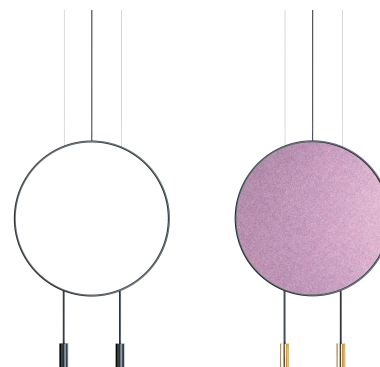

REVOLTA T-3636S

surface suspension lamp

Date	Type
Project	
Location	
Model #	Quantity
Specifier	

Description

Suspension lamp with a circular body, cylindrical aluminium heads and acrylic (PMMA) lens diffusers. Adjustable height. Optional decorative sound absorbing panel. Possibility to create different compositions (see page 5).

Pictures above might not show the specified dimensions or material. They are for illustration purposes only.

Ordering information

Code	Lamp	Canopy	Finish body	Finish head
T-3636S-W	LED 2x6,2W (led included) (2700K / Ang 45° / >90 CRI / 350mA) 230V / Typ* 2x725 lumens / Dimmable Triac	26 BLK Black 71 WH White	26 BLK Black 71 WH White CUSTOM	26 BLK Black 61 S GLD Satin Gold 71 WH White CUSTOM
T-3636S-M	LED 2x6,2W (led included) (3000K / Ang 45° / >90 CRI / 350mA) 230V / Typ* 2x763 lumens / Dimmable Triac			

Product includes

Code	Description
113635XX0	1 surface canopy for 1 single pedant
T-3636C	1 Revolta pendant

Accessories

Code	Description
123636XX0	Acoustic Fabric Panel Ø 600mm 82 BL Blue 83 EGP Eggplant 84 SLM Salmon CUSTOM
123636260A	Acoustic Foam Panel Ø600mm 26 BLK Black CUSTOM