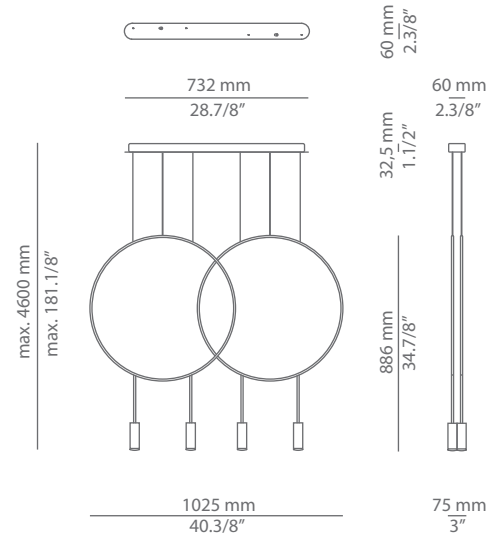

REVOLTA

T-3635S / T-3636S

linear compositions

Date	Type
Project	
Location	
Model #	Quantity
Specifier	

Many possible configurations with T-3635C and T-3636C

Code ■ L73S.2D revolta	Composition includes 1 surface canopy 113535XX1 2 units of T-3636C 2 drivers / Dimmable Triac	Temperature ■ T-3636C-W (2700K / 725 lumens) ■ T-3636C-M (3000K / 763 lumens)		
		Canopy ■ 26 BLK Black ■ 71 WH White	Body ■ 26 BLK Black ■ 71 WH White ■ CUSTOM	Head ■ 26 BLK Black ■ 61 S GLD Satin Gold ■ 71 WH White ■ CUSTOM
		Optional Acoustic Panel ■ Add up to 2 foam panels 123636XX0X ■ Add up to 2 fabric panels 123636XX0		Finish ■ 26 BLK Black ■ 82 BL Blue ■ 83 EGP Eggplant ■ 84 SLM Salmon ■ CUSTOM