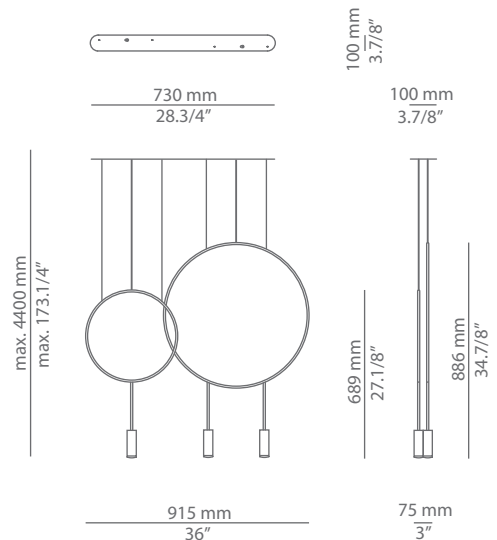

Code ■ L73R.1S1D revolta Ø 50mm drill on dropped ceiling	Composition includes 1 recessed canopy 113535XX1R 1 unit of T-3635C 1 unit of T-3636C 2 drivers / Dimmable Triac	Temperature ■ T-3635C-W / T-3636C-W (2700K / 725 lumens) ■ T-3635C-M / T-3636C-M (3000K / 763 lumens)	
	Canopy ■ 26 BLK Black ■ 71 WH White	Body ■ 26 BLK Black ■ 71 WH White ■ CUSTOM	Head ■ 26 BLK Black ■ 61 S GLD Satin Gold ■ 71 WH White ■ CUSTOM
	Optional Acoustic Panel ■ Add 1 foam panels 123635XX0X ■ Add 1 foam panels 123636XX0X ■ Add 1 fabric panels 123635XX0 ■ Add 1 fabric panels 123636XX0	Finish ■ 26 BLK Black ■ 82 BL Blue ■ 83 EGP Eggplant ■ 84 SLM Salmon ■ CUSTOM