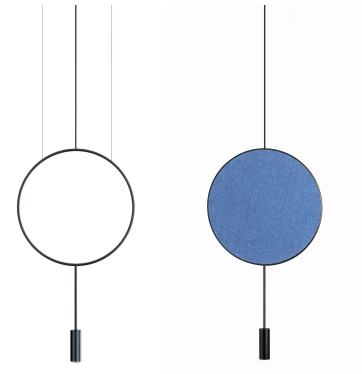

### Description

Suspension lamp with a circular body, cylindrical aluminium heads and acrylic (PMMA) lens diffusers. Adjustable height. Optional decorative sound absorbing panel. Possibility to create different compositions (see page 5).

### Description

Suspension lamp with a circular body, cylindrical aluminium heads and acrylic (PMMA) lens diffusers. Adjustable height. Optional decorative sound absorbing panel. Possibility to create different compositions (see page 5). Recessed canopy and remote driver. False ceiling for recessed canopy is required  $\varnothing$  45mm drill.