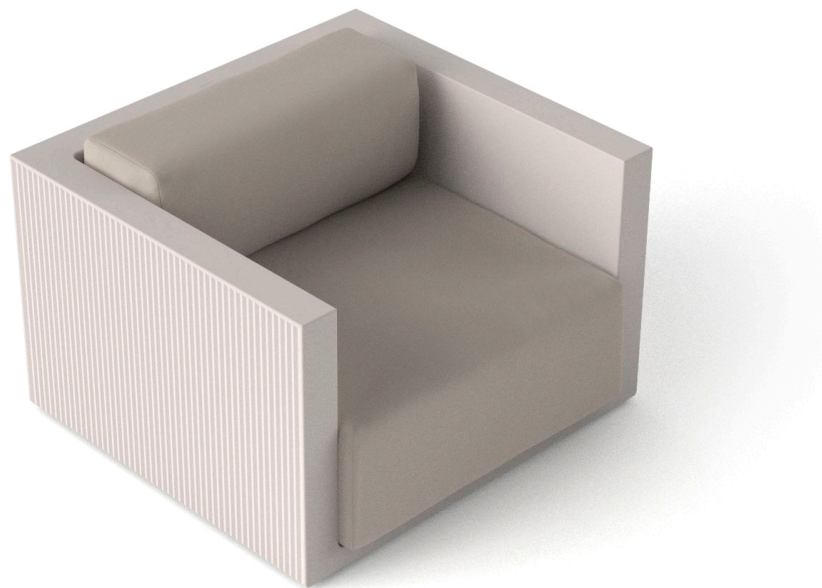

Products / Sofas / Gatsby Modular

Gatsby lounge chair

by Ramón Esteve

The Gatsby collection, designed by Ramón Esteve for Vondom, recalls the Art Déco lighting. Those crazy twenties. “Something new, extraordinary, beautiful, simple but sophisticatedly designed” said Francis Scott Fitzgerald about his aims for the novel he was about to write. The Great Gatsby was born in an age of prosperity, parties and excess. They called it “the American Dream”.

Info

Description

Made of polyethylene resin by rotational moulding. 100% Recyclable. Item suitable for indoor and outdoor use. Available in different finishes.

Weight: 45.58 Kg

Finishes

finishes

BASIC

Ref. 54403