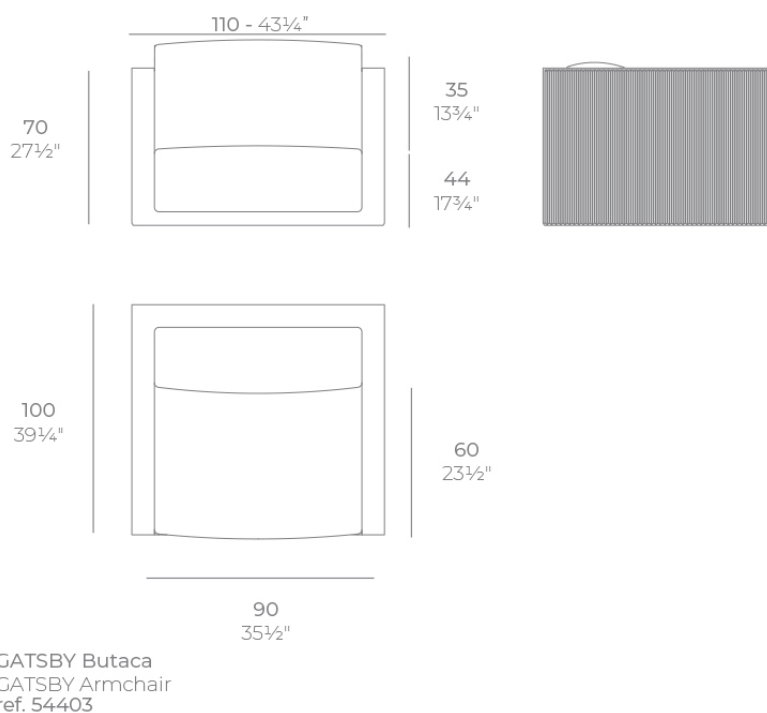

Info

Description

Made of polyethylene resin by rotational moulding. 100% Recyclable. Item suitable for indoor and outdoor use. Available in different finishes.

Weight: 45.58 Kg

Finishes

finishes

BASIC

Ref. 54403