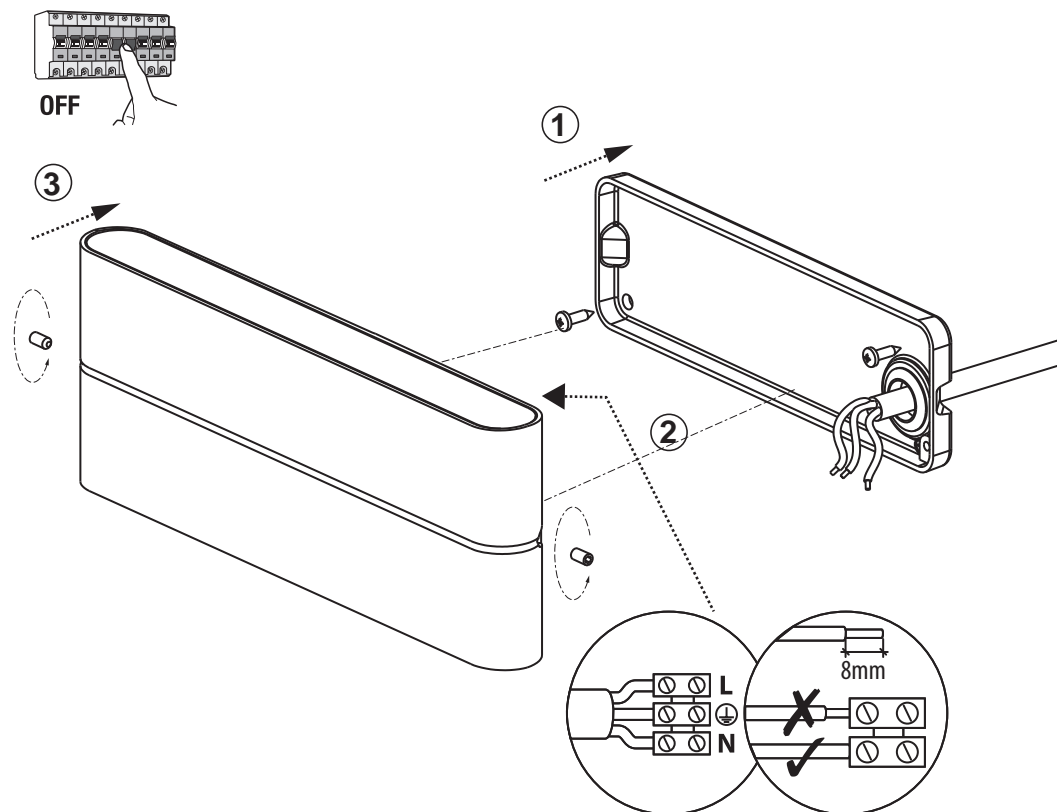

ref. 70644, 70645

LED 6W 3000K 450Lm incl  
100V-240V~50Hz/60Hz

ref. 70646, 70647

LED 12W 3000K 950Lm incl  
220V-240V~50Hz/60Hz

**TECHNICAL FEATURES - CARACTERÍSTICAS TÉCNICAS**