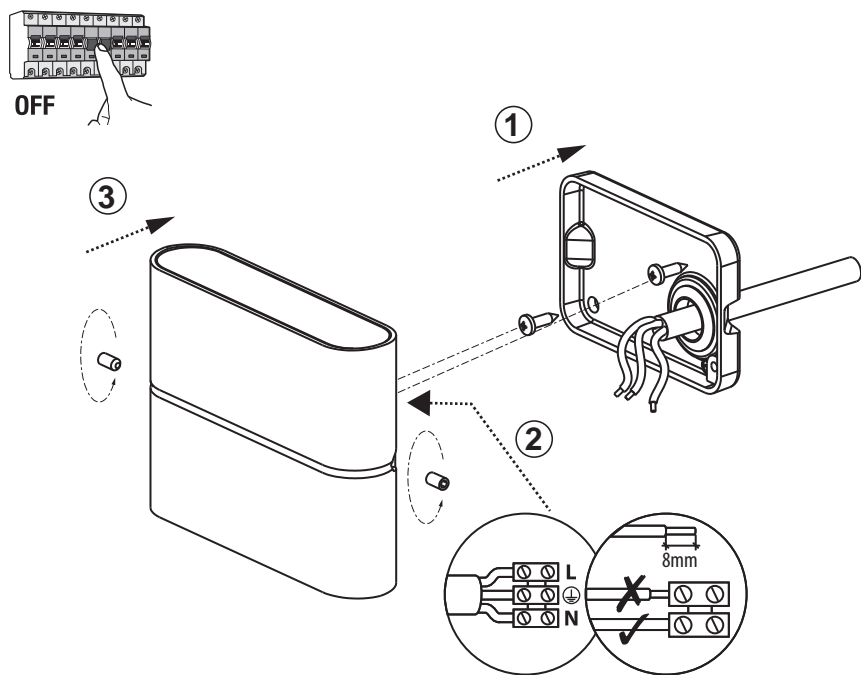

ref. 70644, 70645

LED 6W 3000K 450Lm incl  
100V-240V~50Hz/60Hz

ref. 70646, 70647

LED 12W 3000K 950Lm incl  
220V-240V~50Hz/60Hz

**TECHNICAL FEATURES - CARACTERÍSTICAS TÉCNICAS**