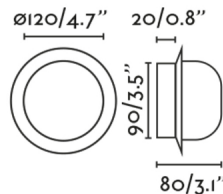

MAY is a fun collection of wall lights designed by Faro Lab. Its structure is circular in shape and it can be found in five finishes. It can be installed on the wall or on the ceiling as a ceiling lamp, and in a multitude of indoor spaces, as well as in the bathroom thanks to its IP44. This blue wall lamp projects a uniform warm light and it is made in steel with a glass diffuser.

### General characteristics

Type	II
IP	44
voltage	100V-240V
Hertz	50/60Hz
Power	4W