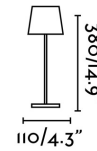

### Specifications

|                              |                                      |
|------------------------------|--------------------------------------|
| <b>Bulb:</b>                 | SMD LED 2,2W 3000K 150lm             |
| <b>Bulb included:</b>        | Yes                                  |
| <b>Transformer:</b>          | Driver                               |
| <b>Transformer included:</b> | Yes                                  |
| <b>Voltage:</b>              | 100-240V                             |
| <b>IP:</b>                   | 54                                   |
| <b>Class:</b>                | III                                  |
| <b>Material:</b>             | Aluminium and polycarbonate diffuser |
| <b>Designer:</b>             |                                      |
| <b>Length:</b>               | 100 mm                               |
| <b>Net Width:</b>            | 110 mm                               |
| <b>Height:</b>               | 390 mm                               |
| <b>Diameter:</b>             | 110 Ø                                |
| <b>Net Weight:</b>           | 1.40 kg                              |
| <b>Volume:</b>               | 0.00897 m3                           |