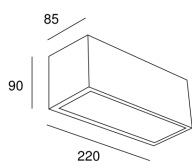

#### TECHNICAL FEATURES

IP44

Power (W) : Max. power 60W

Total power consumption of light (W) : 60W

Structure material : Aluminium

Structure finish : White

Diffuser material : Glass

Diffuser finish : Satin