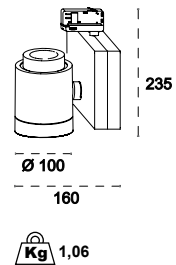

TRACK is sold separately.
Refs available in www.faro.es

TECHNICAL FEATURES - CARACTERÍSTICAS TÉCNICAS

NANO CYLINDER LED

MINI CYLINDER LED

CYLINDER LED