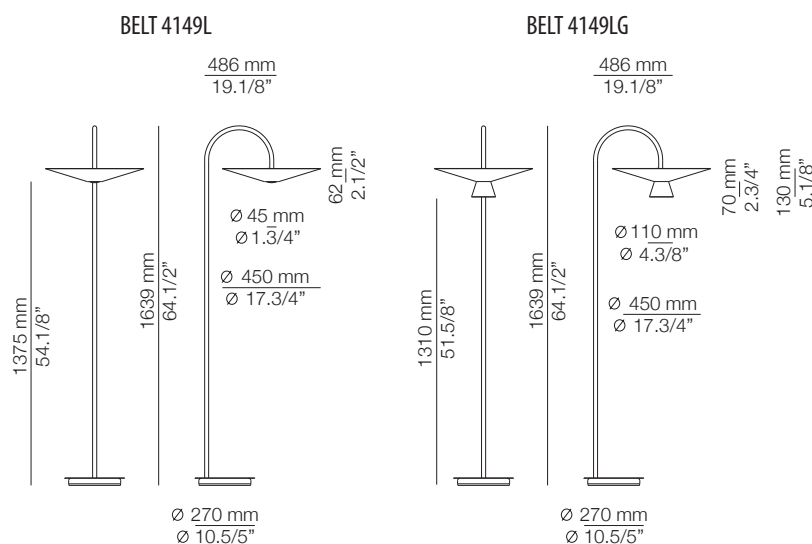

BELT

BEL_4148 / BEL_4148G

floor lamp

Date	Type
Project	
Location	
Model #	Quantity
Specifier	

Description

Floor lamp featuring a metal body, optional glass shade, acrylic (PMMA) lens diffuser, and integrated LED. The glass shade can be omitted for a different design style.

Pictures above might not show the specified dimensions or material. They are for illustration purposes only.

Ordering information

Product Code	Lamp	Finish
■ BEL_4148	LED 6,2W (led included)	■ 89 PL GRN Pale Green (RAL 7033)
■ BEL_4148G (with glass shade)	(2700K / Ang 120° / >90 CRI / 350mA) 230V / Typ* 725 lumens Push button dimmer on the head **Check available 3000K/763 lumens	■ 94 CHMP Champagne (RAL 1035) ■ 96 ANT Anthracite (RAL 7021) ■ CUSTOM

BELT

BEL_4149L / BEL_4149LG

floor lamp

Date	Type
Project	
Location	
Model #	Quantity
Specifier	

Description

Floor lamp with a metal body, optional metal and glass shades, an acrylic (PMMA) lens diffuser, and integrated LED. The glass and metal shades are optional and can be arranged in various ways and positions to create different designs. The metal shade (Ø 450mm) can be installed facing up or down.

Pictures above might not show the specified dimensions or material. They are for illustration purposes only.

Product includes

Code	Description
4148	1 belt floor lamp
114145XX3	1 metal shade Ø 450mm
114144000	1 glass shade + lens diffuser (only 4148MG)