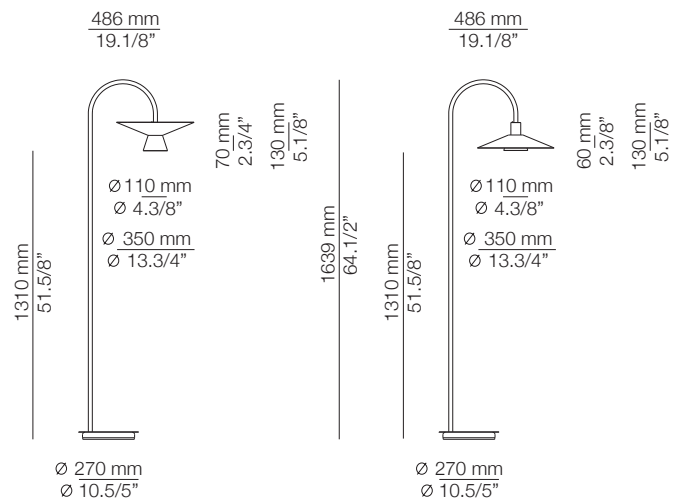

BELT

BEL_4149L / BEL_4149LG

floor lamp

Date	Type
Project	
Location	
Model #	Quantity
Specifier	

Description

Floor lamp with a metal body, optional metal and glass shades, an acrylic (PMMA) lens diffuser, and integrated LED. The glass and metal shades are optional and can be arranged in various ways and positions to create different designs. The metal shade (Ø 450mm) can be installed facing up or down.

Pictures above might not show the specified dimensions or material. They are for illustration purposes only.

Product includes

Code	Description
4148	1 belt floor lamp
114145XX3	1 metal shade Ø 450mm
114144000	1 glass shade + lens diffuser (only 4148MG)

Many possible shapes with BEL_4149

The glass shade is optional. If not used, the pendant comes with a standard acrylic PMMA optic lens. When the glass shade is used, it includes a special acrylic lens that provides even lighting without shadows. The metal shade is available in two sizes (Ø 350mm, Ø 450mm) and it can be installed facing up or down.

BEL_4149M: with medium metall shade Ø 350mm

BEL_4149MG: with medium metall shade Ø 350mm + glass shade

BEL_4149L: with large metall shade Ø 450mm

BEL_4149LG: with large metall shade Ø 450mm + glass shade