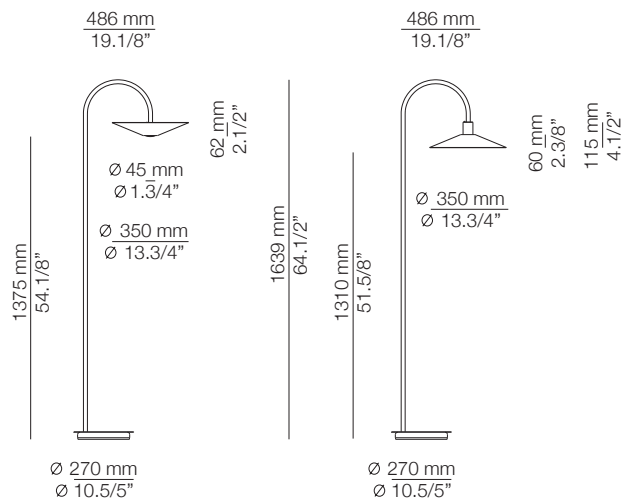

BELT

BEL_4149L / BEL_4149LG

floor lamp

Date	Type
Project	
Location	
Model #	Quantity
Specifier	

Description

Floor lamp with a metal body, optional metal and glass shades, an acrylic (PMMA) lens diffuser, and integrated LED. The glass and metal shades are optional and can be arranged in various ways and positions to create different designs. The metal shade (Ø 450mm) can be installed facing up or down.

Pictures above might not show the specified dimensions or material. They are for illustration purposes only.

Product includes

Code	Description
4148	1 belt floor lamp
114145XX3	1 metal shade Ø 450mm
114144000	1 glass shade + lens diffuser (only 4148MG)

Many possible shapes with BEL_4149

The glass shade is optional. If not used, the pendant comes with a standard acrylic PMMA optic lens. When the glass shade is used, it includes a special acrylic lens that provides even lighting without shadows. The metal shade is available in two sizes (Ø 350mm, Ø 450mm) and it can be installed facing up or down.

BEL_4149M: with medium metall shade Ø 350mm

BEL_4149MG: with medium metall shade Ø 350mm + glass shade

BEL_4149L: with large metall shade Ø 450mm

BEL_4149LG: with large metall shade Ø 450mm + glass shade