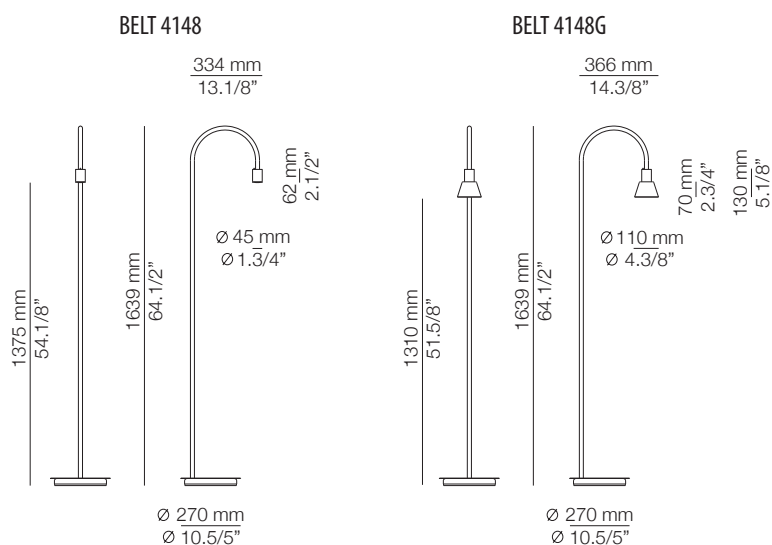

Product includes

Code	Description
4148	1 belt floor lamp
114144000	1 glass shade + lens diffuser (only 4148G)

SPECIAL REQUIREMENTS

Custom finishes and versions

We offer custom plated or RAL finishes and shades.

Alternate lamping and sizes available for projects. Consult our offices.

Special instructions

estiluz®

ESTILUZ, S.A.
Carretera d'Ogassa, s/n
17860 Sant Joan de les Abadesses
T+34 972 720 125
F+34 972 720 796

estiluz@estiluz.com
www.estiluz.com