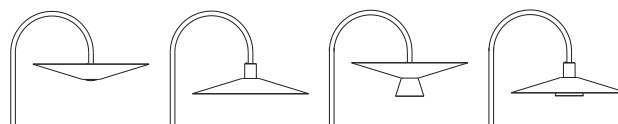

SPECIAL REQUIREMENTS

Custom finishes and versions

We offer custom plated or RAL finishes and shades.

Alternate lamping and sizes available for projects. Consult our offices.

Possible shapes:

*See page 4 to see all diameters and shapes available: