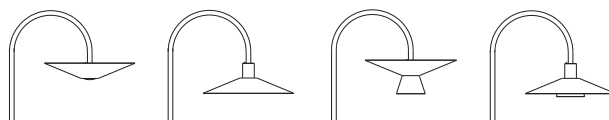

SPECIAL REQUIREMENTS

Custom finishes and versions

We offer custom plated or RAL finishes and shades.
Alternate lamping and sizes available for projects. Consult our offices.

Possible shapes:
*See page 4 to see all diameters and shapes available: