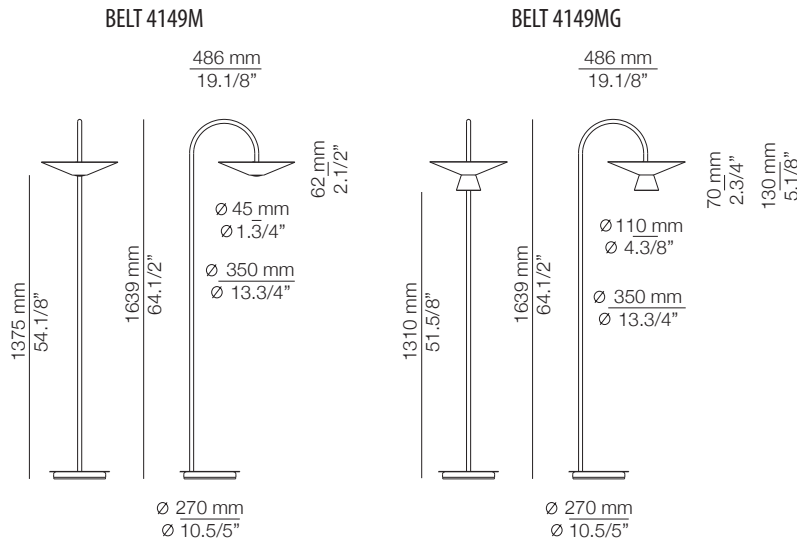

Product includes

Code	Description
4148	1 belt floor lamp
114145XX2	1 metal shade Ø 350mm
114144000	1 glass shade + lens diffuser (only 4148MG)