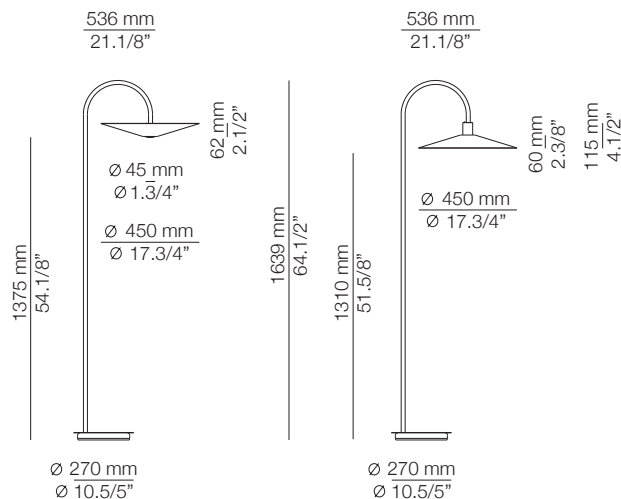

BELT

BEL_4149L / BEL_4149LG

floor lamp

Date	Type
Project	
Location	
Model #	Quantity
Specifier	

Description

Floor lamp with a metal body, optional metal and glass shades, an acrylic (PMMA) lens diffuser, and integrated LED. The glass and metal shades are optional and can be arranged in various ways and positions to create different designs. The metal shade (Ø 450mm) can be installed facing up or down.

Pictures above might not show the specified dimensions or material. They are for illustration purposes only.

Product includes

Code	Description
4148	1 belt floor lamp
114145XX3	1 metal shade Ø 450mm
114144000	1 glass shade + lens diffuser (only 4148MG)

Many possible shapes with BEL_4149

The glass shade is optional. If not used, the pendant comes with a standard acrylic PMMA optic lens. When the glass shade is used, it includes a special acrylic lens that provides even lighting without shadows. The metal shade is available in two sizes (Ø 350mm, Ø 450mm) and it can be installed facing up or down.

BEL_4149M: with medium metall shade Ø 350mm

BEL_4149MG: with medium metall shade Ø 350mm + glass shade

BEL_4149L: with large metall shade Ø 450mm

BEL_4149LG: with large metall shade Ø 450mm + glass shade