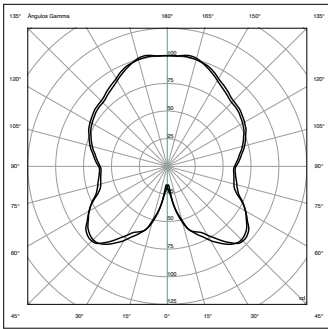

Mia floor lamp L
by Michel Charlot

kettal

Mia floor lamp L

Designer
Michel Charlot

Collection
Objects

Reference
KS5700800

1/3

cm/inch

126/49,73

Ø26,5/10,46

Because spaces come to life through the objects that adorn them, Kettal has developed a range of exterior decoration and design products.

cm/inch

Ø43,7/17,2

Ø34,5/13,5

kettal

Mia floor lamp L

Designer
Michel Charlot

Collection
Objects

Reference
KS5700800

2/3

Characteristics

Normative compliance	UNE-EN 60598-2-4:199
Weight	Shade (Aluminium 2,68 Kg / 5,9 Lbs. Porotex 2,46 Kg / 5,4 Lbs)
Bulb	E27 LED bulb. Does not include light source.
Liquid Ingress Protection (IP)	IP65
Input Voltage	100/120 / 230Vac
Energy efficiency class (C.E.E)	A++ / A+ / A / B / C / D / E
Maximum Power (W)	Recommended light source not exceeding 60W (10W LED equivalent). No incandescent light bulbs.
Frequency (Hz)	50/60 Hz