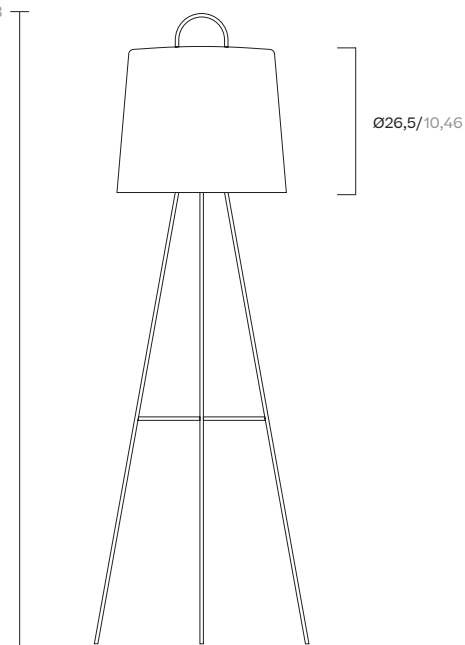

Mia floor lamp L
by Michel Charlot

kettal

Mia floor lamp L

Designer
Michel Charlot

Collection
Objects

Reference
KS5700800

1/3

cm/inch

126/49,73

Ø26,5/10,46

Because spaces come to life through the objects that adorn them, Kettal has developed a range of exterior decoration and design products.

cm/inch

Ø43,7/17,2

Ø34,5/13,5

kettal

Mia floor lamp L

Designer
Michel Charlot

Collection
Objects

Reference
KS5700800

2/3

Characteristics

Normative compliance	UNE-EN 60598-2-4:199
Weight	Shade (Aluminium 2,68 Kg / 5,9 Lbs. Porotex 2,46 Kg / 5,4 Lbs)
Bulb	E27 LED bulb. Does not include light source.
Liquid Ingress Protection (IP)	IP65
Input Voltage	100/120 / 230Vac
Energy efficiency class (C.E.E)	A++ / A+ / A / B / C / D / E
Maximum Power (W)	Recommended light source not exceeding 60W (10W LED equivalent). No incandescent light bulbs.
Frequency (Hz)	50/60 Hz