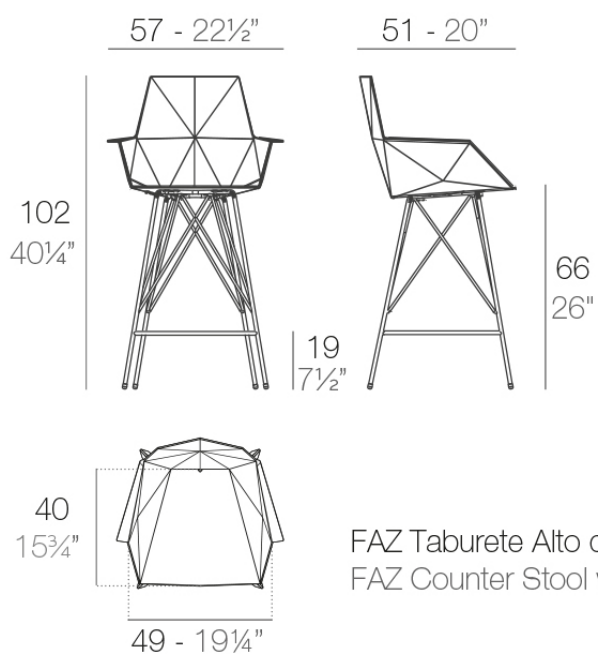

Products / Stools & Ottomans / Faz Bar Stool 57x51x102cm

Faz bar stool 57x51x102cm

by Ramón Esteve

Faz is a modular collection of outdoor furniture and planters designed by Ramón Esteve for Vondom. He is the architect of harmony, serenity, timelessness and universality, and he has created mineral and emphatic shapes that make Faz a design that contextualizes with homes and installations. An ambience, encircling as a result of the blissful combination of the material and lighting, so that the sole sensation would be its fusion.

Info

Description

Weight: 14.64 Kg

FAZ Taburete Alto con brazos 102
FAZ Counter Stool with arms 40 1/4"

Finishes

finishes

BASIC PP
Ref. 54165

white