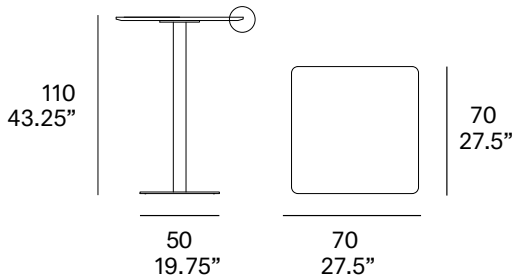

indoor

Flamingo indoor

High dining table stand with square top / pie de mesa alta con tapa cuadrada

Studio expormim, 2017

T972 C 70

Tabletop made of solid wood from European oaks with 0.83" of section. Structure made of aluminum tube, finished with polyester powder. The collection is also available in a lacquered version (MDF) and in European oak plywood. Delivered unassembled.

Shipment details

Qty	1 dining table (2 boxes)
Volume	0,38 m ³ / 13.5 ft ³
Gross weight	31 kg / 68.5 lb
Net weight	28 kg / 61.5 lb
Item dimensions (width x depth x height)	70 x 70 x 110 cm 27.5" x 27.5" x 43.25"

Tabletop options:

- solid wood top 21 mm/0.83" thick.
- veneered top 21 mm/0.83" thick.
- lacquered top 21 mm/0.83" thick.

expormim

Expormim S.A.
Pol. Ind. Jaime I
46640 Moixent (Valencia) Spain
+34 962 295 144/5
export@expormim.com
www.expormim.com