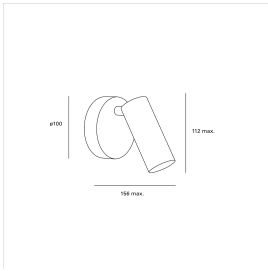

Power (W) : 3.7W

Voltage / frequency : 220-240V/50-60Hz

Total power consumption of light (W) : 4.2W

Power Factor : 0.50

Real lumens : 282

Useful life : 36.000h L70B30

Real lm/W : 67

Warranty : 5 Years

Correlated Colour Temperature (CCT) : LED warm-white 3000K

Dimming protocol : ON-OFF

Lens / reflector angle : FLOOD 99°

Structure material : Steel

Structure finish : Blanco

Diffuser material : Polycarbonate

Diffuser finish : Prismatic

LUMINOTECHNIC FEATURES

Light source: LED

CRI: 80

MacAdam steps: 3

Photobiological risk: RG0