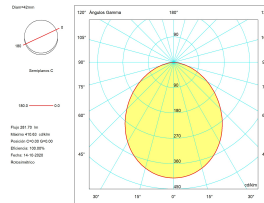

### LUMINOTECHNIC FEATURES

Light source: LED

CRI: 80

MacAdam steps: 3

Photobiological risk: RG0