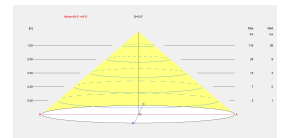

### LUMINOTECHNIC FEATURES

Light source: LED

CRI: 80

MacAdam steps: 3

Photobiological risk: RG0