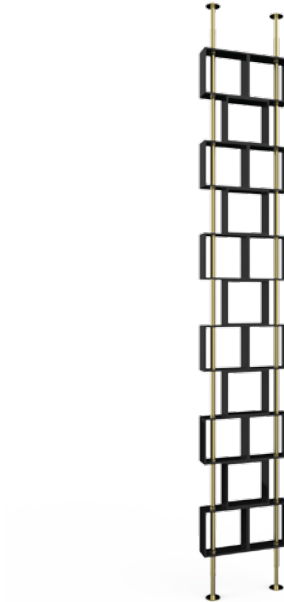

BRABBU
DESIGN FORCES

CASEGOODS UPHOLSTERY LIGHTING RUGS ART ACCESSORIES

HANOI | WALL SCREEN DIVIDER

Cubic forms have long been incorporated in architecture: since ancient times, and now in cosmopolitan cities such as Hong Kong, Singapore and Dubai, buildings with this geometrical shape can be seen as well. This shape gives to the cities a modern feel that can be brought to the interiors as well. You can achieve that by including a wall screen divider like HANOI, made in matte brass and matte black lacquer. HANOI is inspired in the homonymous vietnamese city, where a cubic shape museum was built to tell the stories about its city and its people.

DIMENSIONS

WIDTH	50 cm 19,68"
DEPTH	10 cm 3,94"
MIN. HEIGHT	320 cm 126"
MAX. HEIGHT	360 cm 141,73"

MATERIALS

Gold plated brass, black matte lacquer .

LEAD TIME

Production time is between 6 to 8 weeks for BRABBU collections. Delivery time is not included