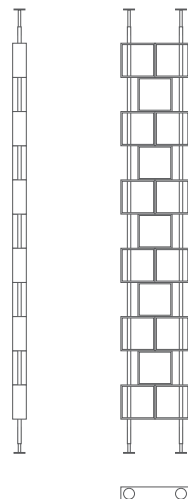

BRABBU
DESIGN FORCES

CASEGOODS UPHOLSTERY LIGHTING RUGS ART ACCESSORIES

HANOI | WALL SCREEN DIVIDER

Cubic forms have long been incorporated in architecture: since ancient times, and now in cosmopolitan cities such as Hong Kong, Singapore and Dubai, buildings with this geometrical shape can be seen as well. This shape gives to the cities a modern feel that can be brought to the interiors as well. You can achieve that by including a wall screen divider like HANOI, made in matte brass and matte black lacquer. HANOI is inspired in the homonymous vietnamese city, where a cubic shape museum was built to tell the stories about its city and its people.

DIMENSIONS

WIDTH	50 cm 19,68"
DEPTH	10 cm 3,94"
MIN. HEIGHT	320 cm 126"
MAX. HEIGHT	360 cm 141,73"

MATERIALS

Gold plated brass, black matte lacquer .

LEAD TIME

Production time is between 6 to 8 weeks for BRABBU collections. Delivery time is not included