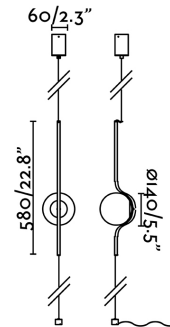

### Specifications

<b>Bulb:</b>	LED 6W 2700K 570 lm CRI>80
<b>Bulb included:</b>	Yes
<b>Transformer:</b>	Driver
<b>Transformer included:</b>	Yes
<b>Voltage:</b>	100-240V
<b>IP:</b>	20
<b>Class:</b>	II
<b>Material:</b>	Metal with an opal glass diffuser
<b>Designer:</b>	NAHTRANG
<b>Height:</b>	1180 mm
<b>Net Weight:</b>	2.50 kg
<b>Volume:</b>	0.02536 m3