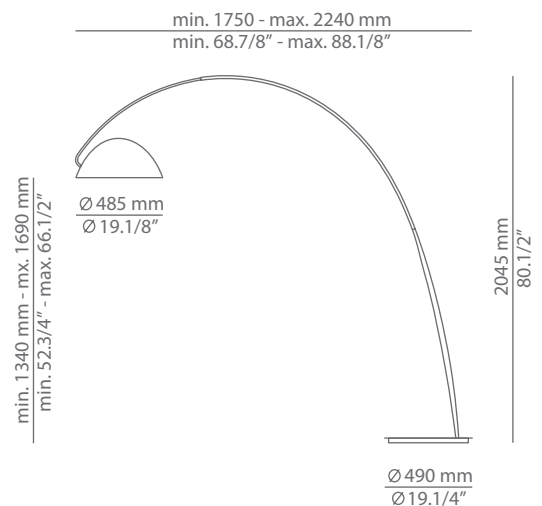

SPECIAL REQUIREMENTS

Custom finishes and versions

We offer custom plated or RAL finishes and shades.
Alternate lamping and versions available for projects. Consult our offices.