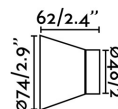

### Specifications

<b>Bulb:</b>	1 X E27 MAX 15W LED
<b>Bulb included:</b>	No
<b>Transformer:</b>	
<b>Transformer included:</b>	No
<b>Voltage:</b>	100-240V
<b>Operating Frequency:</b>	50/60Hz
<b>IP:</b>	20
<b>Class:</b>	II
<b>Material:</b>	Ceramics
<b>Designer:</b>	
<b>Recommended bulb:</b>	
<b>Net Width:</b>	62 mm
<b>Diameter:</b>	74 Ø
<b>Net Weight:</b>	0.30 kg
<b>Volume:</b>	0.00042 m3