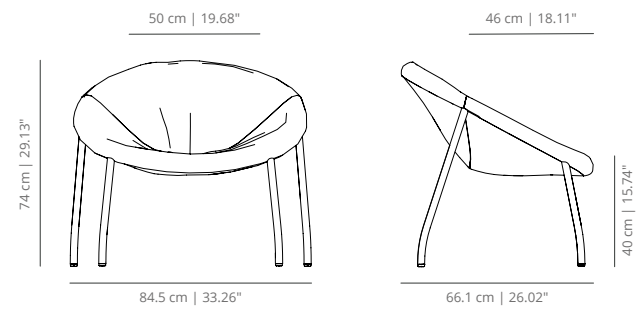

ZOCO

ZOEX fixed lounge chair

FINISHES

SEAT

Upholstery

Check upholstery fabrics for **Outdoor**.

STRUCTURE

Powder coated

white
RAL 9003

black
RAL 9005

TECHNICAL INFO

Seat – interior of non-deformable fireproof polyurethane foam and wadding, waterproofed and upholstered with outdoor fabrics.

Structure – calibrated steel tube lacquered in thermo-hardened polyester in black or white, a special coating for Outdoor, resistant to exterior use. Plastic end caps.*

NOTE: Outdoor cover available to protect the product from water, humidity and sunlight.

CERTIFICATIONS

ANSI BIFMA X5.4:2020 y UNE-EN 16139:2013vc2015.

Follows the outdoor regulation: UNE EN 581-2:2016