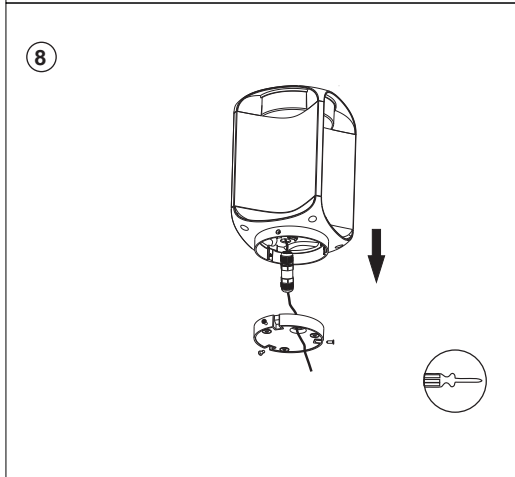

ref. 71214
H.560

ref. 71213
H.260

You will need

LIGHT SOURCE - FUENTE DE LUZ

SMD LED 40W 3000K 2700Lm INCL.

TECHNICAL FEATURES - CARACTERÍSTICAS TÉCNICAS