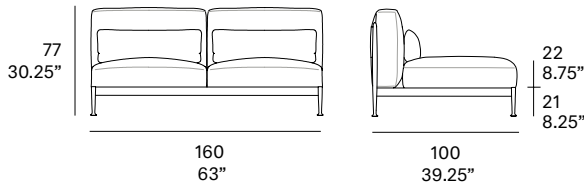

Shipment details

Qty	1 module (1 box)
Volume	1,47 m ³ / 51.9 ft ³
Gross weight	52 kg / 114.6 lb
Net weight (1 armchair)	39 kg / 86 lb
Box dimensions (approx.)	165 x 105 x 82 cm 64.9 x 41.3" x 32.6"
Item dimensions (width x depth x height)	160 x 100 x 77 cm 63" x 39.25" x 30.25"
COM	seat cushion: 5 m / 5.5 yd back cushion: 1,2 m / 1.3 yd