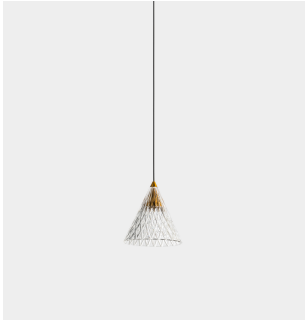

## Veneto Surfaced 1 Body

Benedito Design

**00-7588-60-DO**

Pendant Veneto Surfaced 1 Body LED 6.7W 2700K Black 452lm

### TECHNICAL FEATURES

Power (W) : 6.7W

Total power consumption of light (W) : 8.3W

Real lumens : 452

Real lm/W : 54

Correlated Colour Temperature (CCT) : LED warm-white 2700K

Dimming protocol : ON-OFF

Lens / reflector angle : MEDIUM 36°

Structure material : Aluminium, Steel

Structure finish : Black

Diffuser material : Methacrylate

Diffuser finish : Sandblasted

Brand : HEP

Voltage / frequency : 100-277V/50-60Hz

Power Factor : 0.90

THD% : 15