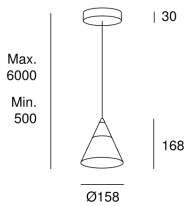

## Veneto Surfaced 1 Body

Benedito Design

**00-7588-60-DO**

Pendant Veneto Surfaced 1 Body LED 6.7W 2700K Black 452lm

### TECHNICAL FEATURES

Power (W) : 6.7W

Total power consumption of light (W) : 8.3W

Real lumens : 452

Real lm/W : 54

Correlated Colour Temperature (CCT) : LED warm-white 2700K

Dimming protocol : ON-OFF

Lens / reflector angle : MEDIUM 36°