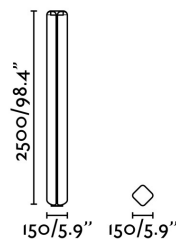

BU-OH LED Dark grey pole lamp

Ref. 71209

BU-OH is a designer set for outdoor lighting. Dark grey pole lamp designed by Estudi Ribaudí. The light source, which seems the owl's eyes, is LED 40W warm light integrated. It gives light on all four sides.

Specifications

Bulb:	40W 3000K 2700Lm
Bulb included:	Yes
Transformer:	Driver
Transformer included:	Yes
Voltage:	100-240V
IP:	65
Class:	I
Material:	Die casting aluminium and polycarbonate difusser
Designer:	ESTUDI RIBAUDÍ
Net Width:	150 mm
Height:	2500 mm
Diameter:	240 Ø
Net Weight:	15.60 kg
Volume:	0.15751 m3