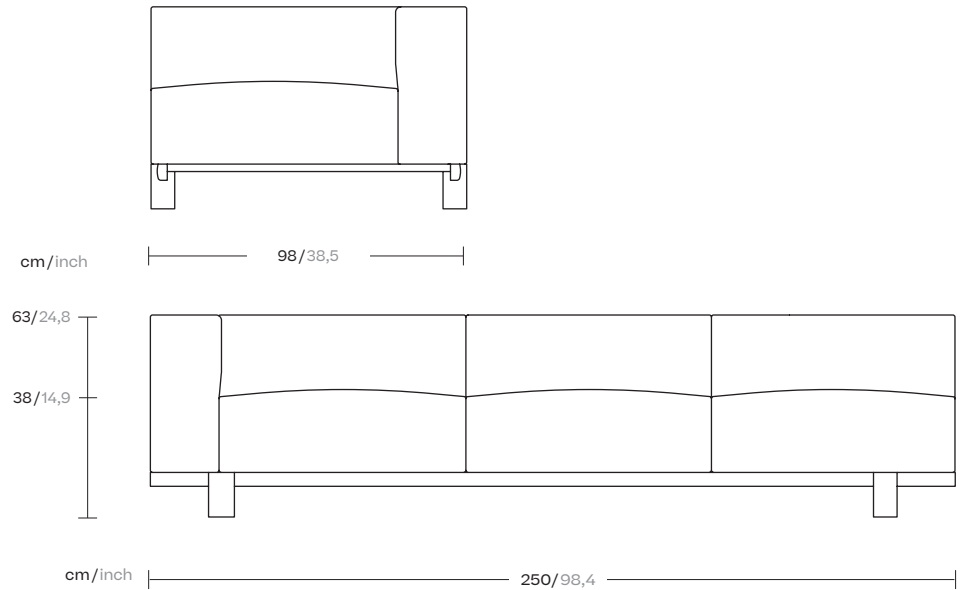

Left corner 3 seater

Designer
Rodolfo Dordoni

Collection
Molo

Reference
GKS420900

1/4

This is an example of a modular sofa in its purest form. Its orthogonal geometry is based on a rectangular modularity design, which means it can be easily adapted to suit any situation and optimise the space in which it sits.

Each module can be taken apart and re-organised, creating new uses and configurations.

The design is aesthetically minimalistic with intentionally oversized pieces.

On the other hand, the decorative elements have conscientiously not been emphasised in order to give centre stage to the various combinations of fabric, colours and carefully selected details.

kettal