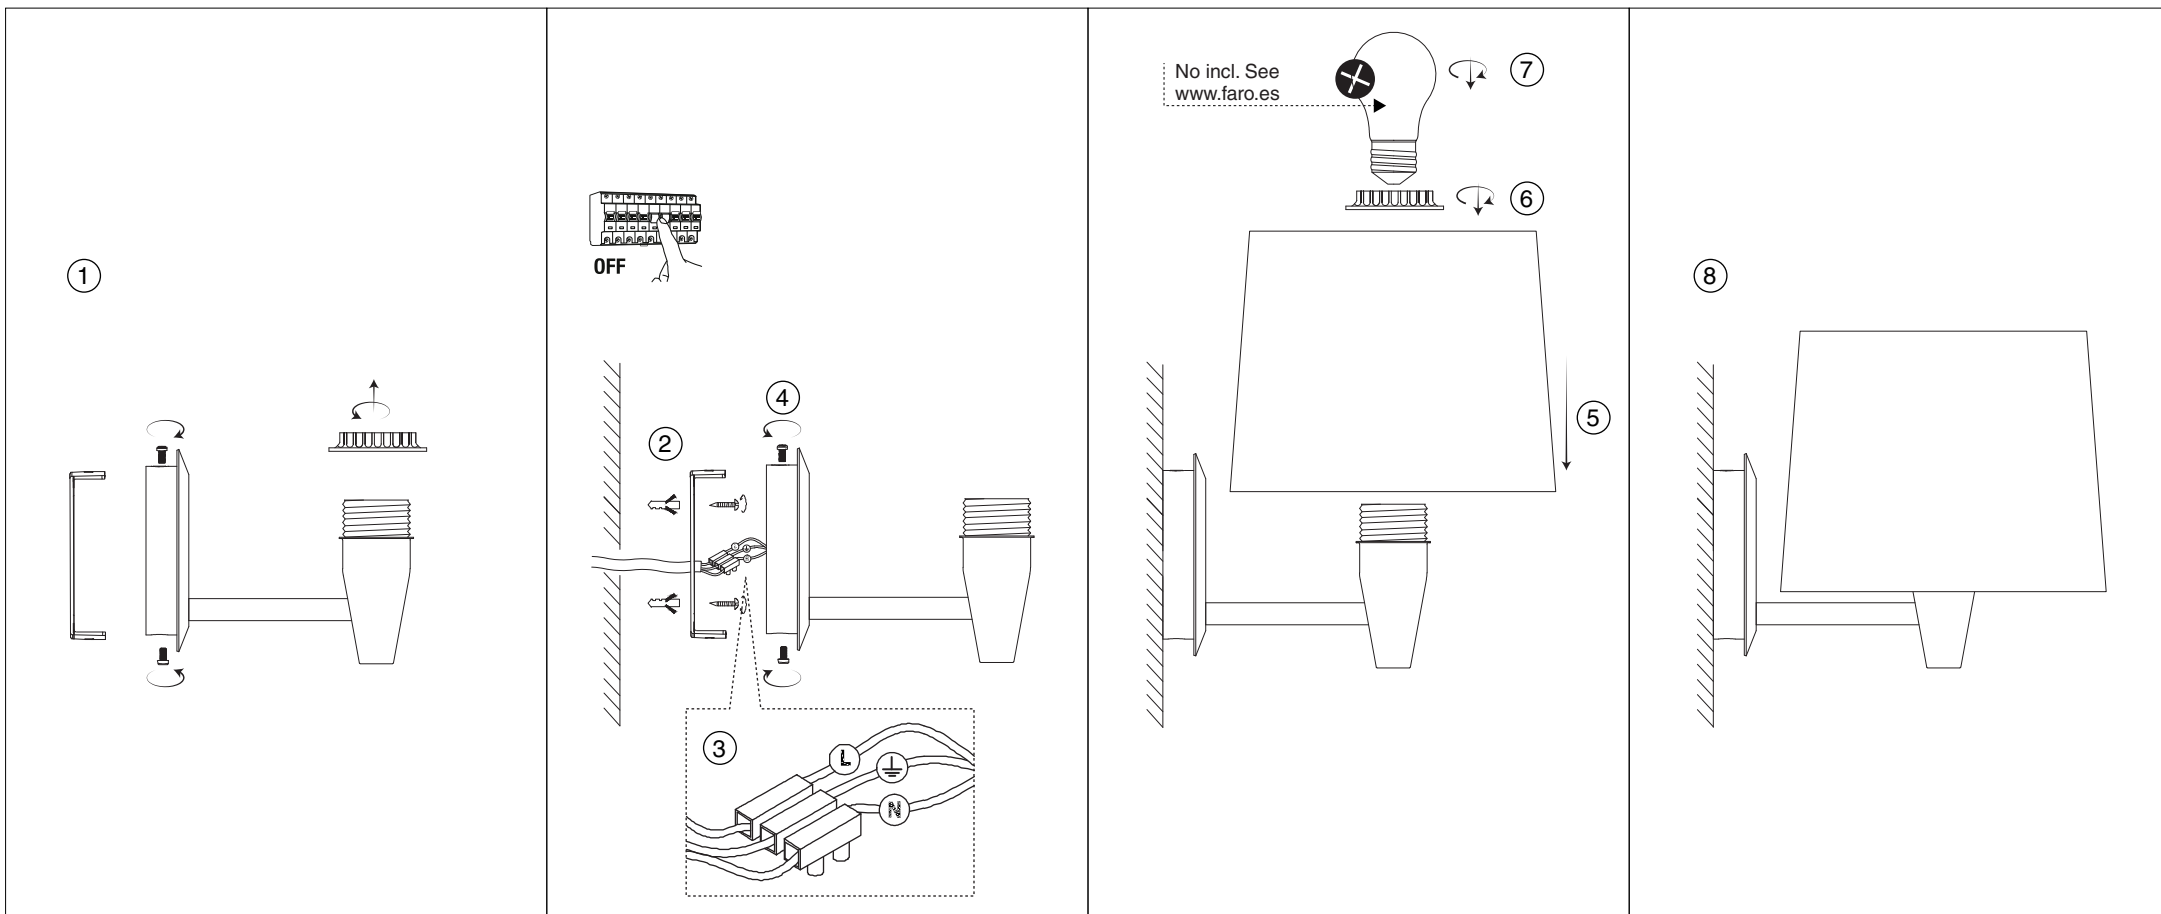

TECHNICAL FEATURES

1 X Type A E27 MAX 15W LED no incl.

Together
we take care
of the planet

Together we take care of the planet.
This is why we reduce paper consumption. Please refer to the safety, maintenance and warranty instructions at www.faro.es. If you cannot access it, call us at +34 937 723 965 or write to export@faro.es.