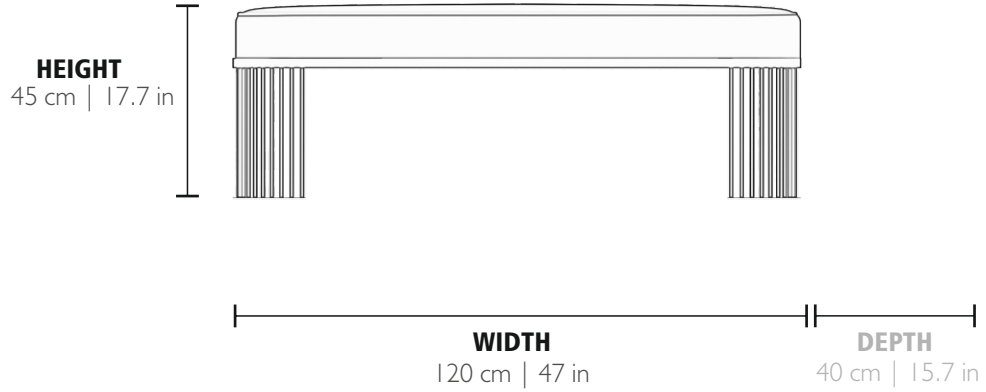

GRACE • BENCH
REF. GRACE.BENCH

WEIGHT

Net Weight: 20kg | 44 lbs
Gross Weight: 44kg | 97 lbs

MATERIALS

Body: Fabric
Details: Brass

PACKING (approx.)

Dimensions: 136 x 53 x 63 cm
53.5 x 20.8 x 24.8 in

Volume: 0.45 m³