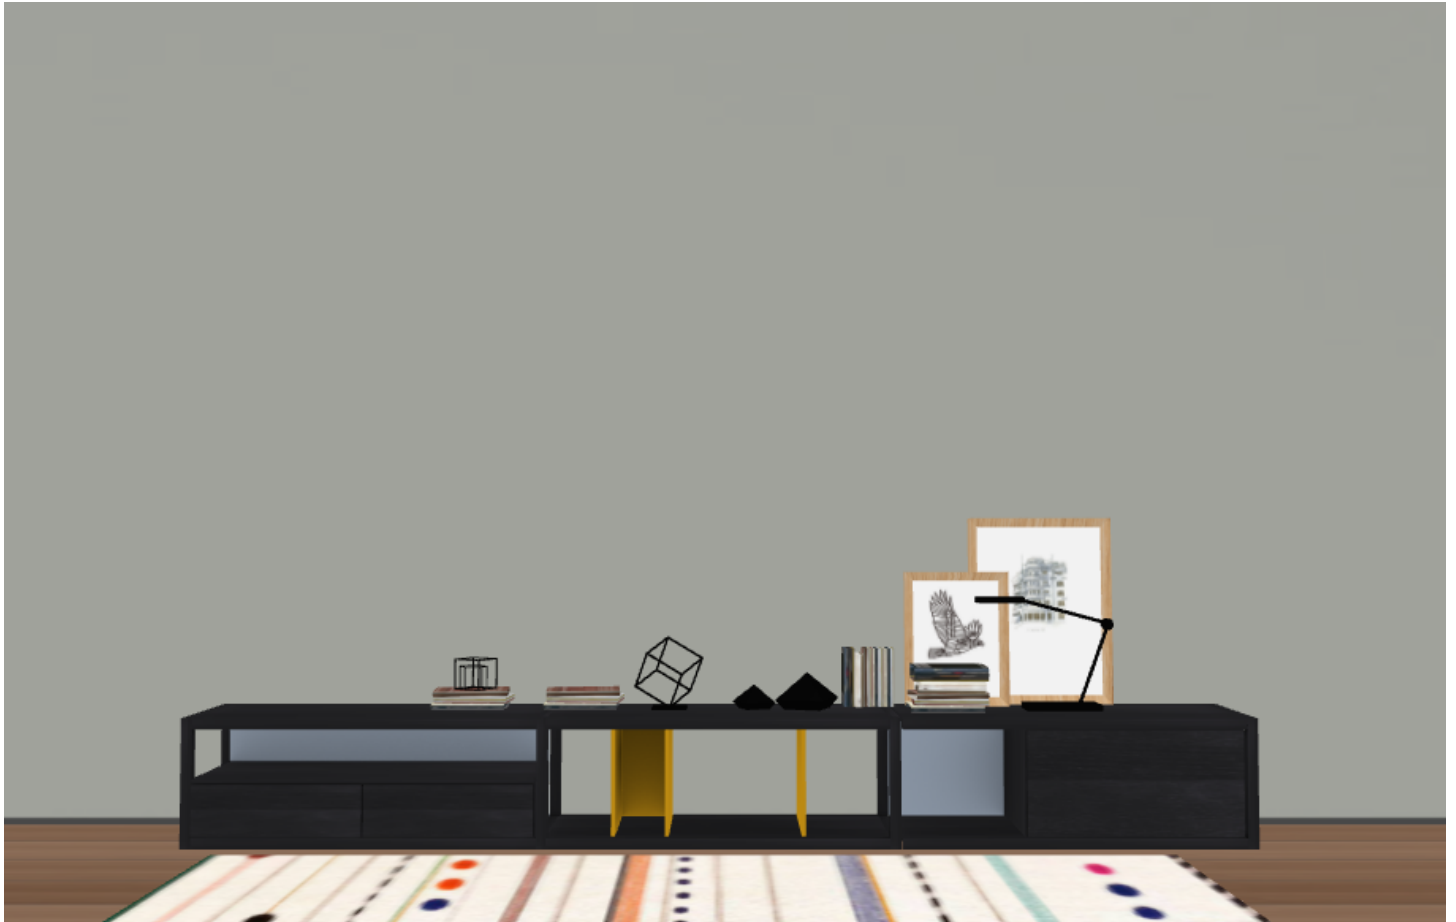

Ref.:This document does not display prices

Date: 2021-11-16