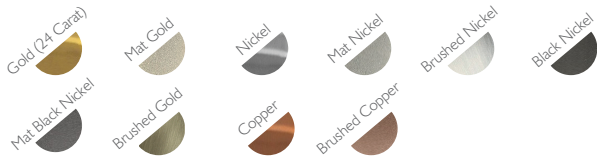

CRYSTAL

Color: Crystal
SWAROVSKI: Per request

PACKING

Dimension: 110 x 110 x 152 cm | 43.3 x 43.3 x 59.8 in
Volume: 1.84 m³ | 64.95 ft³

METAL FINISHING

Lacquered \ \ Shine or mat \ \ All RAL colours available