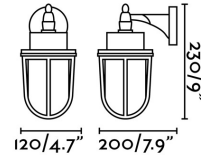

Specifications

Bulb:	1 X E27 60 W
Bulb included:	No
Transformer:	
Transformer included:	No
Voltage:	100-240V
IP:	44
Class:	I
Material:	Brass and glass diffuser
Designer:	
Recommended bulb:	17463
Description of recommended Bulb:	BULB STANDARD MATT LED E27 7W 2700K 800Lm
Length:	200 mm
Net Width:	120 mm
Height:	210 mm
Diameter:	120 Ø
Net Weight:	2.06 kg