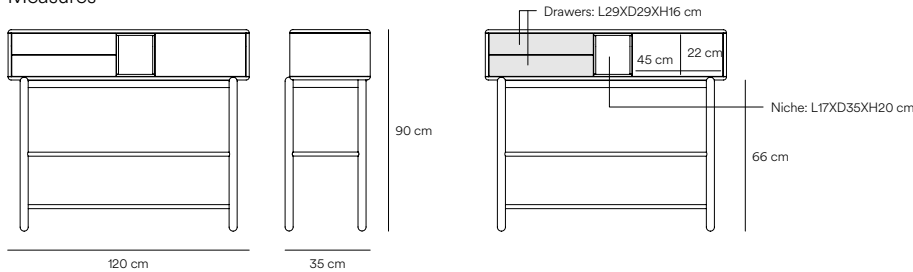

Designed by Cambres Design

Measures

Models

Finishes

Downloads

- Fact sheet 236,21 KB ↓
- File 3ds 249,16 KB ↓
- File obj 292,92 KB ↓

Samples

Teulat supplies samples of all the finishes. Contact us at design@teulat.es for more information.