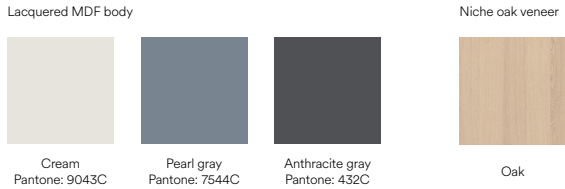

Designed by Cambres Design

Measures

Models

Finishes

Downloads

- Fact sheet 236,21 KB ↓
- File 3ds 249,16 KB ↓
- File obj 292,92 KB ↓

Samples

Teulat supplies samples of all the finishes. Contact us at design@teulat.es for more information.