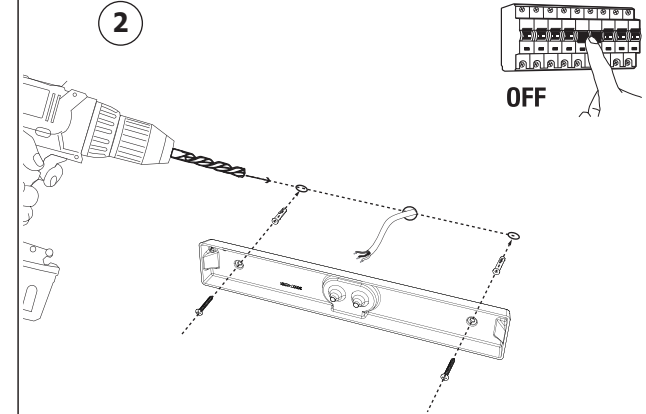

i TECHNICAL FEATURES

- refs. 71900, 71901, 71902
  SMD LED 13W 3000K 1000Lm 95° CRI>80 incl.
  L: 222mm
- refs. 71903, 71904, 71905
  SMD LED 20W 3000K 1800Lm 95° CRI>80 incl.
  L: 380mm
- refs. 71906, 71907, 71908
  SMD LED 28W 3000K 2350Lm 95° CRI>80 incl.
  L: 500mm

1

2

4

4

5