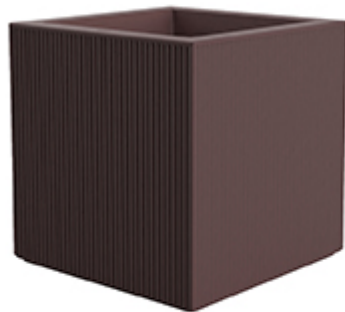

Products / Planters / Gatsby Prisma Planter 40x40x40

# Gatsby prisma planter 40x40x40

by Ramón Esteve

The Gatsby collection, designed by Ramón Esteve for Vondom, recalls the Art Déco lighting. Those crazy twenties. “Something new, extraordinary, beautiful, simple but sophisticatedly designed” said Francis Scott Fitzgerald about his aims for the novel he was about to write. The Great Gatsby was born in an age of prosperity, parties and excess. They called it “the American Dream”.

## Description

Weight: 8 Kg

GATSBY Cubo  
GATSBY Cube  
ref. 54427  
C= 32x32x23 12<sup>1</sup>/<sub>2</sub>"x12<sup>1</sup>/<sub>2</sub>"x9"  
18 L  
4<sup>3</sup>/<sub>4</sub>Gal