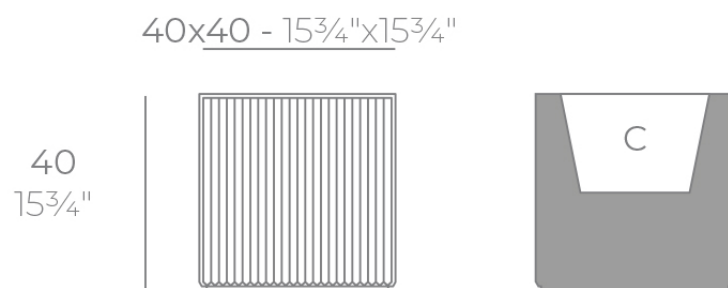

## Description

Weight: 8 Kg

GATSBY Cubo  
GATSBY Cube  
ref. 54427  
C= 32x32x23 12<sup>1</sup>/<sub>2</sub>"x12<sup>1</sup>/<sub>2</sub>"x9"  
18 L  
4<sup>3</sup>/<sub>4</sub>Gal