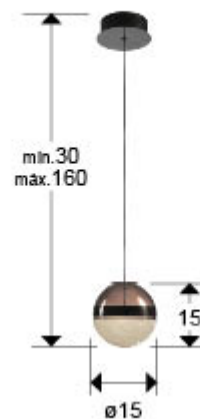

Orbes

276252

1 Light Pendants

LED lamp, made of metal, finished in black. Shade of Ø15 cm, of smoke polycarbonate and marbled glass, with metal ring finished in black chrome. 9W LED. 3.000K. 418 lm.

· This lamp is supplied with GRAVITY TOGGLES, to improve ceiling fixing.

GENERAL INFORMATION

EAN Code: 8435435339548
Type: 1 Light Pendants
Collection: Orbes

SIZES

Sizes: Ø 15.0 ↓ 15.0 cm
Height when installed: 30.0/ max. 160.0 cm
Weight: 1.3 Kg

SIZES WITH PACKAGING

Weight: 1.7 Kg
Volume: 0.0150m³
Sizes: ↔ 30.0 ↓ 23.0 ↗ 22.0 cm