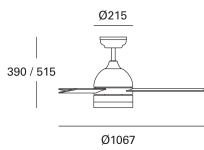

Inca

VE-0001-BLA

Fan IP20 Inca LED 18W 3000K Blanco Wood 1042lm

TECHNICAL FEATURES

Power (W) : 18W

Total power consumption of light (W) : 67W

Real lumens : 1042

Real lm/W : 16

Correlated Colour Temperature (CCT) : LED warm-white 3000K

Lens / reflector angle : HORIZONTAL 134°

Structure material : Steel

Structure finish : Blanco

Diffuser material : Glass

Diffuser finish : Opal

Voltage / frequency : 220-240V/50-60Hz

	1	2	3
Power (W)	167	210	220

LOGISTICS

Net weight (kg): 6.2

Packaged weight (kg): 7.44

Packaging: 605mm x 300mm x 330mm