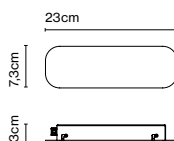

Canopy Fris

Luminaire: 220 - 240 VAC Casambi 35W (max.)

Class I

Luminaire: 220 - 240 VAC TRIAC 20W (max.)

Class II

● Black

Luminaire: 220-240 VAC DALI / Casambi 35- 60W (max.)

Class I

Luminaire: 220-240 VAC TRIAC 50W (max.)

Class II

● Black

Luminaire: 220 - 240 VAC DALI / Casambi 100W (max.)

Class I

Luminaire: 220 - 240 VAC TRIAC 100W (max.)

Class II

● Black

Product note: Take into account the total power in watts and the power of the driver. The wattage of the selected lamps cannot exceed the max wattage of the canopy's driver. Therefore, you must choose your canopy/driver by the power required.

Canopies are not compatible with Fris Pro.