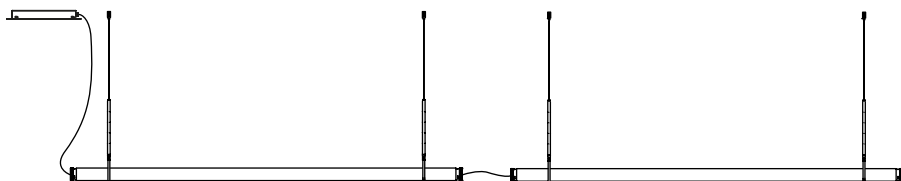

- 2 units Fris 215
- 2 units Hook 50 x2
- 1 unit Canopy
- 1 unit Side cover

Product notes: Max. 3x Fris 155
Max. 2x Fris 215