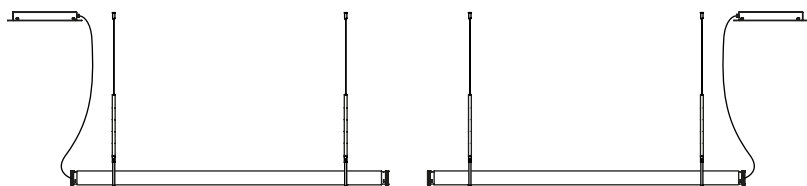

Through the transparent glass we see the lamp's interior, which consists of two profiles: one includes the light source and the other acts as a parabola, projecting a crisp, intense light.

Canopy Fris

Luminaire: 220 - 240 VAC Casambi 35W (max.)

Product notes: Max. 3x Fris 155
Max. 2x Fris 215

- 2 units Fris 215
- 2 units Double hook 96
- 1 unit Canopy

- 1 unit Fris 155
- 1 unit Fris 215
- 1 unit Hook 50 x2
- 1 unit Hook 50 x1
- 1 unit Union 30
- 1 unit Canopy Fris 155
- 1 unit Canopy Fris 215

1 unit Fris Pro 155
1 unit Hook 50 x2

2 units Fris Pro 155
2 units Hook 50 x2

2uds. Fris Pro 155
2ud. Hook doble 96

2ud. Fris Pro 155
1ud. Hook 50 x2
1ud. Hook 50 x1
1ud. Union 30