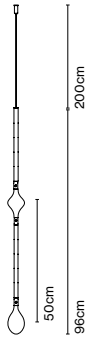

Light source:
 LED SMD 24Vdc 13,7W 2700K CRI90 1657lm
 LED SMD 24Vdc 13,7W 3000K CRI90 1612lm

Fris 155

Light source:
 LED SMD 24Vdc 29,4W 2700K CRI90 3570lm
 LED SMD 24Vdc 29,4W 3000K CRI90 3472lm

Fris 215

Light source:
 LED SMD 24Vdc 42W 2700K CRI90 5100lm
 LED SMD 24Vdc 42W 3000K CRI90 4960lm

Cable lenght: 3 m
 Wire installation: Hardwired
 Color cord: Black
 LED included

Fris 155

Fris 215

Aluminium structure. Glass diffuser tube to direct the light in different directions.

Through the transparent glass we see the lamp's interior, which consists of two profiles: one includes the light source and the other acts as a parabola, projecting a crisp, intense light.

Canopy Fris

Luminaire: 220 - 240 VAC Casambi 35W (max.)

Disk accessory

Side cover

dimnable

Hooks, unions and supports

Hook 47 x1

Double hook 96 x1

Double hook 71 x1

Double hook 146 x1