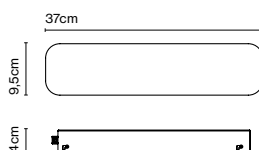

Canopy Fris

Luminaire: 220 - 240 VAC Casambi 35W (max.)

Class I

Luminaire: 220 - 240 VAC TRIAC 20W (max.)

Class II

● Black

Luminaire: 220-240 VAC DALI / Casambi 35- 60W (max.)

Class I

Luminaire: 220-240 VAC TRIAC 50W (max.)

Class II

● Black

Luminaire: 220 - 240 VAC DALI / Casambi 100W (max.)

Class I

Luminaire: 220 - 240 VAC TRIAC 100W (max.)

Class II

● Black

Product note: Take into account the total power in watts and the power of the driver. The wattage of the selected lamps cannot exceed the max wattage of the canopy's driver. Therefore, you must choose your canopy/driver by the power required.

Canopies are not compatible with Fris Pro.