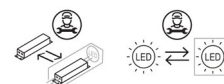

Fris Pro 155

Light source:
LED SMD 1050mA 38W 3000K CRI90 5495lm
UGR <19, LED opening degrees: 55°

DALI
Casambi

Cable lenght: 3 m
Wire installation: Hardwired
Color cord: Black
Canopy color: Black
LED included

Aluminium structure. Glass diffuser tube to direct the light in different directions.

● Black
● Bronze

dimnable