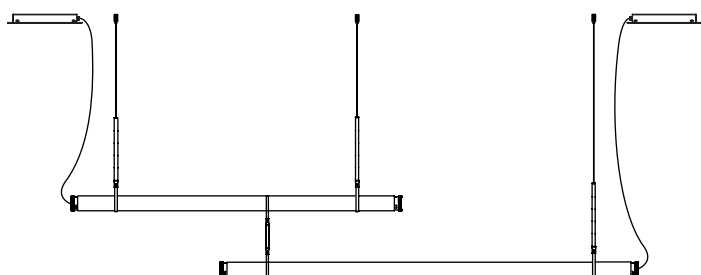

Through the transparent glass we see the lamp's interior, which consists of two profiles: one includes the light source and the other acts as a parabola, projecting a crisp, intense light.

Canopy Fris

Luminaire: 220 - 240 VAC Casambi 35W (max.)

Product notes: Hooks, unions and supports to make compositions.

Examples of compositions Fris

- 1 unit Fris 155
- 1 unit Hook 50 x2
- 1 unit Canopy

- 2 units Fris 215
- 2 units Hook 50 x2
- 1 unit Canopy
- 1 unit Side cover

Product notes: Max. 3x Fris 155
Max. 2x Fris 215

- 2 units Fris 215
- 2 units Double hook 96
- 1 unit Canopy

- 1 unit Fris 155
- 1 unit Fris 215
- 1 unit Hook 50 x2
- 1 unit Hook 50 x1
- 1 unit Union 30
- 1 unit Canopy Fris 155
- 1 unit Canopy Fris 215