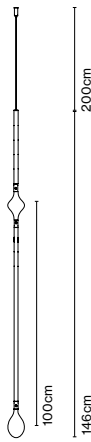

Light source:
 LED SMD 24Vdc 13,7W 2700K CRI90 1657lm
 LED SMD 24Vdc 13,7W 3000K CRI90 1612lm

Fris 155

Light source:
 LED SMD 24Vdc 29,4W 2700K CRI90 3570lm
 LED SMD 24Vdc 29,4W 3000K CRI90 3472lm

Fris 215

Light source:
 LED SMD 24Vdc 42W 2700K CRI90 5100lm
 LED SMD 24Vdc 42W 3000K CRI90 4960lm

Cable lenght: 3 m
 Wire installation: Hardwired
 Color cord: Black
 LED included

Fris 155

Fris 215

Aluminium structure. Glass diffuser tube to direct the light in different directions.

Through the transparent glass we see the lamp's interior, which consists of two profiles: one includes the light source and the other acts as a parabola, projecting a crisp, intense light.

Canopy Fris

Luminaire: 220 - 240 VAC Casambi 35W (max.)

Disk accessory

Side cover

dimnable

Hooks, unions and supports

Hook 47 x1

Double hook 96 x1

Double hook 71 x1

Double hook 146 x1