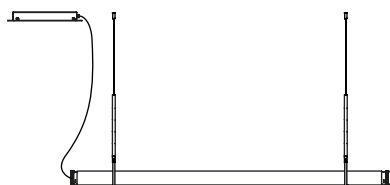

Through the transparent glass we see the lamp's interior, which consists of two profiles: one includes the light source and the other acts as a parabola, projecting a crisp, intense light.

Canopy Fris

Luminaire: 220 - 240 VAC Casambi 35W (max.)

Disk accessory

Side cover

dimnable

Hooks, unions and supports

Hook 47 x1

Double hook 96 x1

Double hook 71 x1

Double hook 146 x1

Support 13x2

Union 30

Union 50

Union 100

Support Fris A 16 x2

Support Fris A 37 x2

Aluminium structure

● Black

Product notes: Hooks, unions and supports to make compositions.

Examples of compositions Fris

- 1 unit Fris 155
- 1 unit Hook 50 x2
- 1 unit Canopy

- 2 units Fris 215
- 2 units Hook 50 x2
- 1 unit Canopy
- 1 unit Side cover