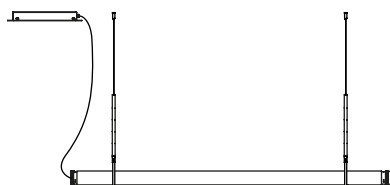

Product notes: Hooks, unions and supports to make compositions.

Examples of compositions Fris

- 1 unit Fris 155
- 1 unit Hook 50 x2
- 1 unit Canopy

- 2 units Fris 215
- 2 units Hook 50 x2
- 1 unit Canopy
- 1 unit Side cover

Product notes: Max. 3x Fris 155
Max. 2x Fris 215

- 2 units Fris 215
- 2 units Double hook 96
- 1 unit Canopy

- 1 unit Fris 155
- 1 unit Fris 215
- 1 unit Hook 50 x2
- 1 unit Hook 50 x1
- 1 unit Union 30
- 1 unit Canopy Fris 155
- 1 unit Canopy Fris 215