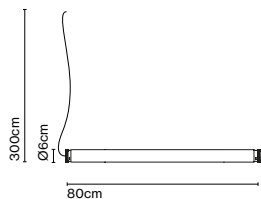

LED opening degrees:
30° y 65° available upon request.

Power supply and canopy included.
Hooks unions and supports to be ordered separately.

[Download](#) Assembly instructions
[Download](#) Photometric data
[Download](#) 2D
[Download](#) 3D

Through the transparent glass we see the lamp's interior, which consists of two profiles: one includes the light source and the other acts as a parabola, projecting a crisp, intense light.

Fris 80

Fris 80

Through the transparent glass we see the lamp's interior, which consists of two profiles: one includes the light source and the other acts as a parabola, projecting a crisp, intense light.

Canopy Fris

Luminaire: 220 - 240 VAC Casambi 35W (max.)