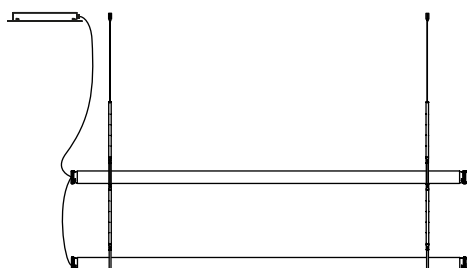

Product notes: Hooks, unions and supports to make compositions.

Examples of compositions Fris

- 1 unit Fris 155
- 1 unit Hook 50 x2
- 1 unit Canopy

- 2 units Fris 215
- 2 units Hook 50 x2
- 1 unit Canopy
- 1 unit Side cover

Product notes: Max. 3x Fris 155
Max. 2x Fris 215

- 2 units Fris 215
- 2 units Double hook 96
- 1 unit Canopy

- 1 unit Fris 155
- 1 unit Fris 215
- 1 unit Hook 50 x2
- 1 unit Hook 50 x1
- 1 unit Union 30
- 1 unit Canopy Fris 155
- 1 unit Canopy Fris 215