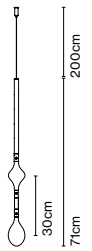

Light source:
 LED SMD 24Vdc 42W 2700K CRI90 5100lm
 LED SMD 24Vdc 42W 3000K CRI90 4960lm

Cable lenght: 3 m
 Wire installation: Hardwired
 Color cord: Black
 LED included

Fris 155

Fris 215

Aluminium structure. Glass diffuser tube to direct the light in different directions.

Through the transparent glass we see the lamp's interior, which consists of two profiles: one includes the light source and the other acts as a parabola, projecting a crisp, intense light.

Canopy Fris

Luminaire: 220 - 240 VAC Casambi 35W (max.)

Disk accessory

Side cover

dimnable

Hooks, unions and supports

Hook 47 x1

Double hook 96 x1

Double hook 71 x1

Double hook 146 x1

Support 13x2

Union 30

Union 50

Union 100

Support Fris A 16 x2

Support Fris A 37 x2

Aluminium structure

● Black