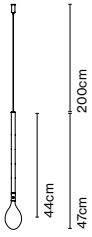

Through the transparent glass we see the lamp's interior, which consists of two profiles: one includes the light source and the other acts as a parabola, projecting a crisp, intense light.

Canopy Fris

Luminaire: 220 - 240 VAC Casambi 35W (max.)

Canopies are not compatible with Fris Pro.

Power supply (RSC)

Power supply 20W - 24V - Class II - Triac

Power supply 50W - 24V - Class II - Triac

Power supply 35W - 24V - Class II - DALI

Power supply 60W - 24V - Class II - DALI

Disk accessory

Side cover

dimnable

Hooks, unions and supports

Hook 47 x1

Double hook 96 x1

Double hook 71 x1

Double hook 146 x1

Support 13x2

Union 30

Union 50

Union 100

Support Fris A 16 x2

Support Fris A 37 x2

Aluminium structure

● Black