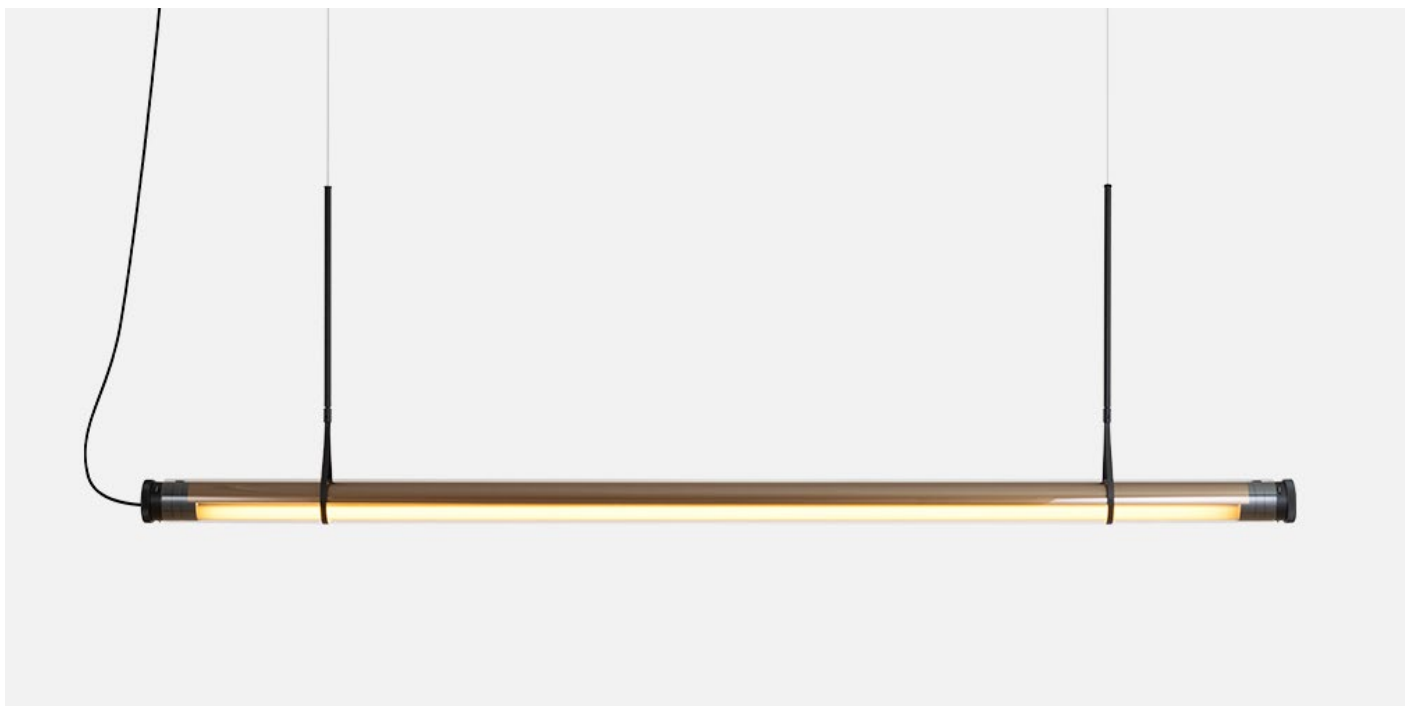

Fris

Joan Gaspar

marset

Fris Pro 155

Fris Pro 155

Light source:
LED SMD 1050mA 38W 3000K CRI90 5495lm
UGR <19, LED opening degrees: 55°

DALI
Casambi

Cable lenght: 3 m
Wire installation: Hardwired
Color cord: Black
Canopy color: Black
LED included

Aluminium structure. Glass diffuser tube to direct the light in different directions.

● Black
● Bronze

dimnable

Product notes:
Tunable white (27K - 40K) available upon request.
4000K available upon request

Through the transparent glass we see the lamp's interior, which consists of two profiles: one includes the light source and the other acts as a parabola, projecting a crisp, intense light.

Fris 80

Fris 80

Through the transparent glass we see the lamp's interior, which consists of two profiles: one includes the light source and the other acts as a parabola, projecting a crisp, intense light.

Canopy Fris

Luminaire: 220 - 240 VAC Casambi 35W (max.)