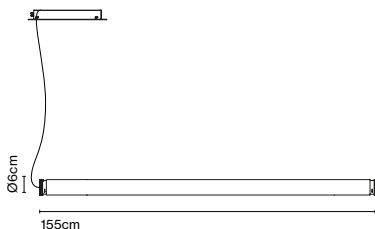

Fris

Joan Gaspar

marset

Fris Pro 155

Fris Pro 155

Light source:
LED SMD 1050mA 38W 3000K CRI90 5495lm
UGR <19, LED opening degrees: 55°

DALI
Casambi

Cable lenght: 3 m
Wire installation: Hardwired
Color cord: Black
Canopy color: Black
LED included

LED opening degrees:
30° y 65° available upon request.

Power supply and canopy included.
Hooks unions and supports to be ordered separately.

[Download](#) Assembly instructions
[Download](#) Photometric data
[Download](#) 2D
[Download](#) 3D

Through the transparent glass we see the lamp's interior, which consists of two profiles: one includes the light source and the other acts as a parabola, projecting a crisp, intense light.

Fris 80

Fris 80

Through the transparent glass we see the lamp's interior, which consists of two profiles: one includes the light source and the other acts as a parabola, projecting a crisp, intense light.

Canopy Fris

Luminaire: 220 - 240 VAC Casambi 35W (max.)