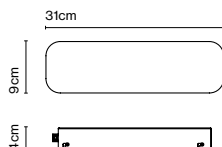

Canopy Fris

Luminaire: 220 - 240 VAC Casambi 35W (max.)

Class I

Luminaire: 220 - 240 VAC TRIAC 20W (max.)

Class II

● Black

Luminaire: 220-240 VAC DALI / Casambi 35- 60W (max.)

Class I

Luminaire: 220-240 VAC TRIAC 50W (max.)

Class II

● Black

Luminaire: 220 - 240 VAC DALI / Casambi 100W (max.)

Class I

Luminaire: 220 - 240 VAC TRIAC 100W (max.)

Class II

● Black

Product note: Take into account the total power in watts and the power of the driver. The wattage of the selected lamps cannot exceed the max wattage of the canopy's driver. Therefore, you must choose your canopy/driver by the power required.

Canopies are not compatible with Fris Pro.