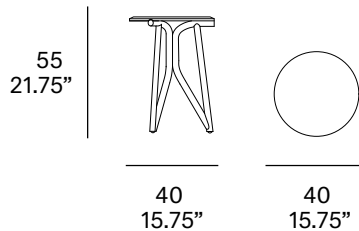

### Shipment details

Qty	1 coffee table (1 box)
Volume	0,14 m <sup>3</sup> / 4.9 ft <sup>3</sup>
Gross weight	6 kg / 13.2 lb
Net weight	3 kg / 6.6 lb
Item dimensions (width x depth x height)	40 x 40 x 55 cm 15.75" x 15.75" x 21.75"

Tabletop options:

- solid wood top 21 mm/0.83" thick.

- lacquered top 21 mm/0.83" thick.

**expormim**

Expormim S.A.  
Pol. Ind. Jaime I  
46640 Moixent (Valencia) Spain  
+34 962 295 144/5  
export@expormim.com  
www.expormim.com