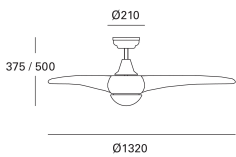

### TECHNICAL FEATURES

Power (W) : 6W

Total power consumption of light (W) : 42W

Real lumens : 274

Real lm/W : 7

Correlated Colour Temperature (CCT) : LED warm-white 3000K

Lens / reflector angle : HORIZONTAL 126°