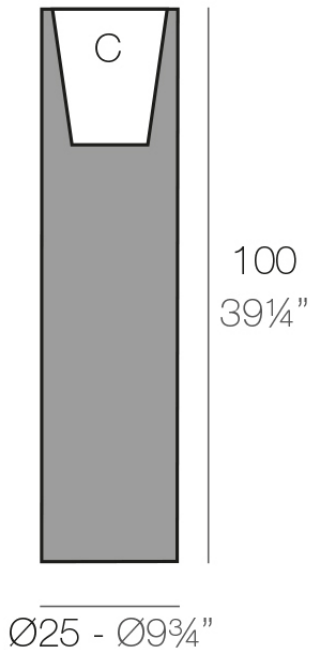

Info

Description

Pot made of polyethylene resin by rotational moulding. 100% Recyclable. Item suitable for indoor and outdoor use. Available in different finishes.

Weight: 4.2 Kg

TORRE Ø25 cm
TOWER Ø9 3/4"

C = 9 L x 24 cm
C = 2 1/4 gal 9 1/2"

Finishes

finishes

BASIC

Ref. 44025A

white 2001

ecru 2003

tortora 2004