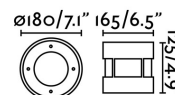

### Specifications

<b>Bulb:</b>	COB LED 12W 3000K 60° 970Lm
<b>Bulb included:</b>	Yes
<b>Transformer:</b>	Driver
<b>Transformer included:</b>	Yes
<b>Voltage:</b>	100-240V
<b>IP:</b>	67
<b>Class:</b>	I
<b>Material:</b>	316 stainless steel, aluminium and glass diffuser
<b>Designer:</b>	
<b>Length:</b>	180 mm
<b>Net Width:</b>	180 mm
<b>Height:</b>	125 mm
<b>Diameter:</b>	180 Ø
<b>Net Weight:</b>	2.00 kg
<b>Volume:</b>	0.00123 m3