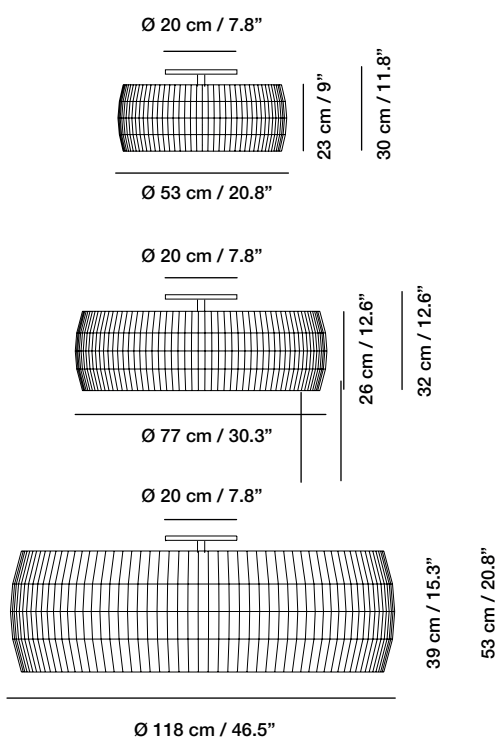

Medidas / Measures / Measurements / Mittengun