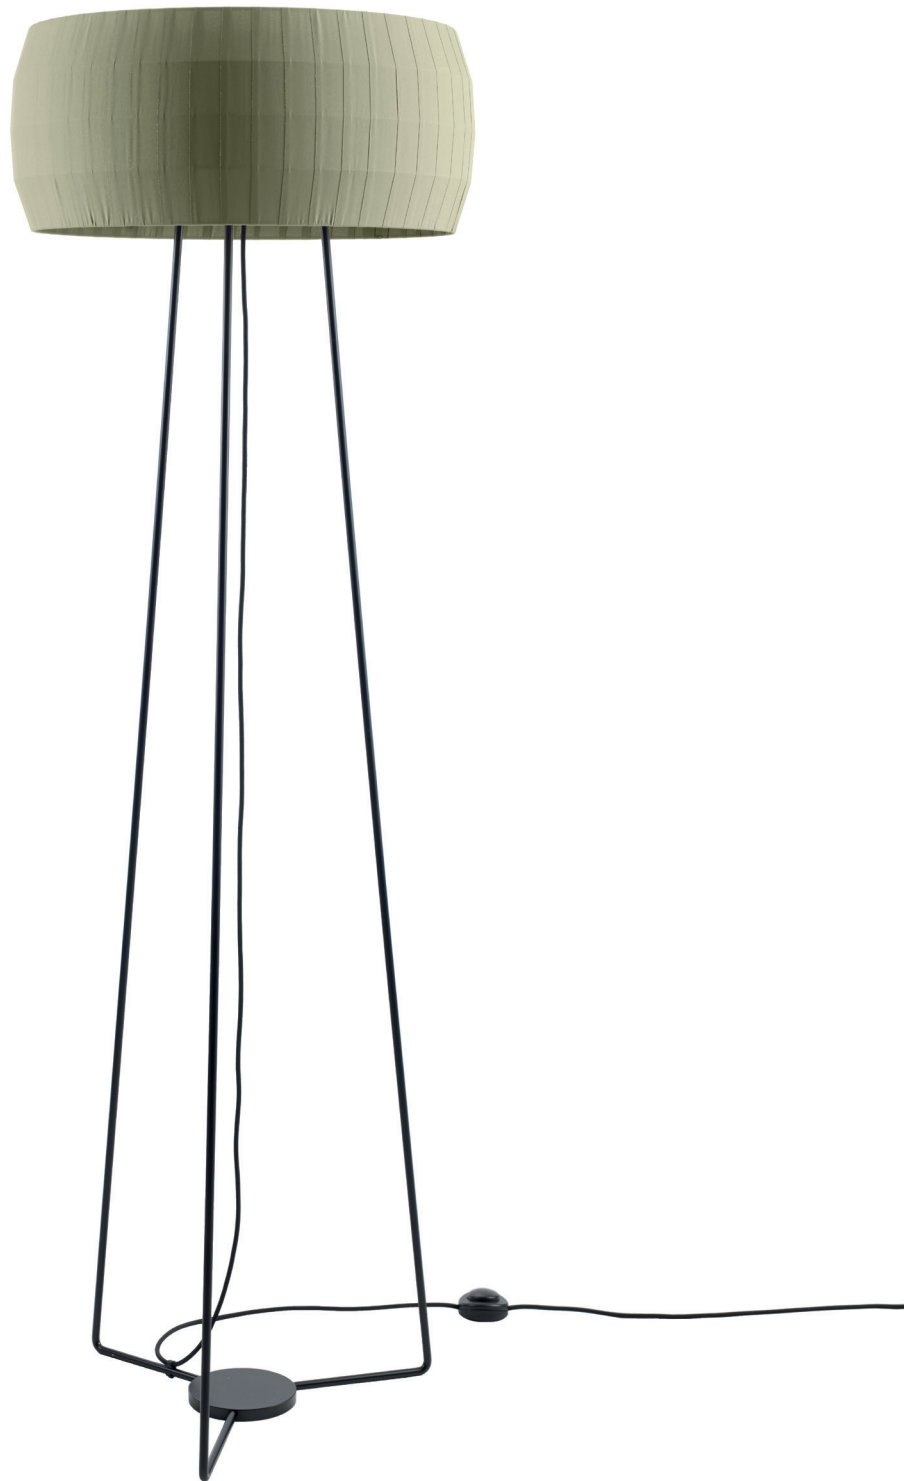

ISAMU FLOOR LAMP

CARPYEN
BARCELONA

Carpellum70 S.L.
C/ Pere IV 78-84 E-08005 Barcelona
T +34 93 320 99 90

Spain: comercial@carpyen.com
Export: export@carpyen.com
Special project: antony@carpyen.com