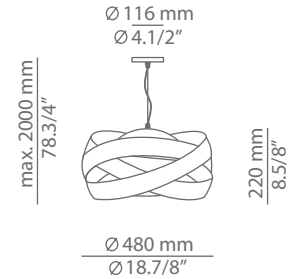

SISO

T-2995 / T-2996
suspension

Date	Type
Project	
Location	
Model #	Quantity
Specifier	

Description

Pendant providing direct and indirect light.
Shade is made of a satinated glass and decorative aluminum rings. Adjustable height.
Can be used in sloped ceilings.

Pictures above might not show the specified dimensions or material. They are for illustration purposes only.

Ordering information

Product Code	Lamp
T-2995	LED or Fluor. up to 3x20W A+ > A E27 / 230V (not included) Dimmable when using dim. lamps

Finish	
22 CH	Chrome
71 WH	White
44 CP	Copper
CUSTOM	

Product Code	Lamp
T-2996	LED or Fluor. up to 3x20W A+ > A E27 / 230V (not included) Dimmable when using dim. lamps

Finish	
22 CH	Chrome
71 WH	White
44 CP	Copper
CUSTOM	