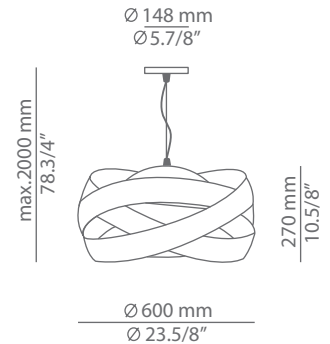

Product Code	Lamp
T-2996	LED or Fluor. up to 3x20W A+ > A E27 / 230V (not included) Dimmable when using dim. lamps

Finish	
22 CH	Chrome
71 WH	White
44 CP	Copper
CUSTOM