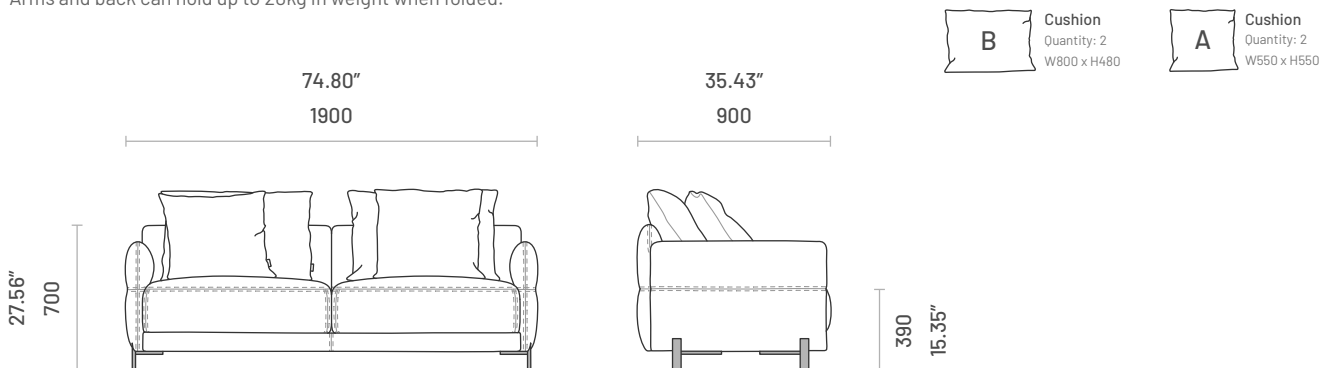

Specifications

Dimensions (Armchair)

Arms and back can hold up to 20kg in weight when folded.

Dimensions (2 Seater Sofa)

Arms and back can hold up to 20kg in weight when folded.

Specifications

Dimensions (3 Seater Sofa)

Arms and back can hold up to 20kg in weight when folded.

Dimensions (2 Seater Sofa with Chaise Longue)

Arms and back can hold up to 20kg in weight when folded.

Dimensions (Chaise Longue)

Arms and back can hold up to 20kg in weight when folded.