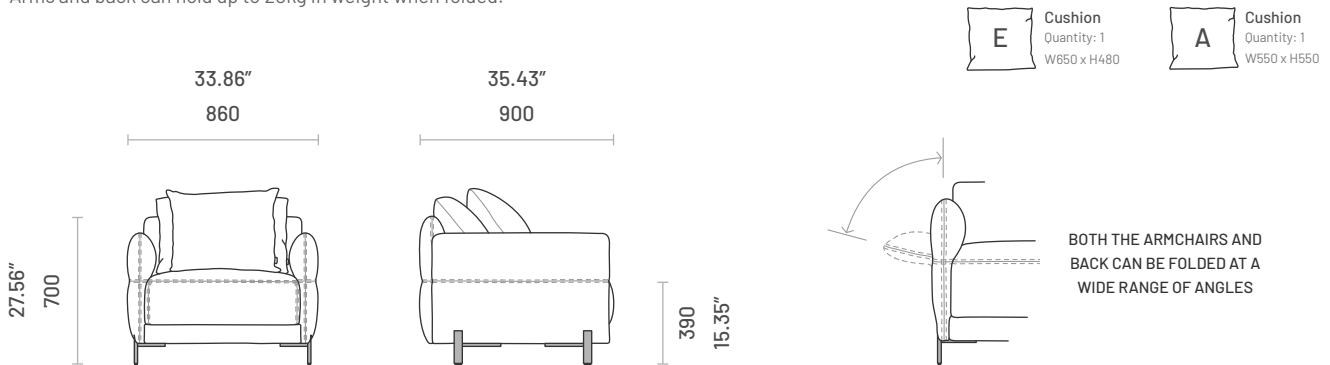

Matthew

SOFA

A minimalistic yet distinctive sofa is the best way to describe Matthew sofa. With a seam work that connects every element of this piece, Matthew is available in different sizes and configurations, including a chaise longue version and even an armchair option. The highlight of Matthew sofa is the incorporated silent mechanism that allows you to fold the armrests and backrest at the angle that is most comfortable to you. With simple metallic feet, Matthew sofa is an innovative design that will enhance your design project.

Specifications

Dimensions (Armchair)

Arms and back can hold up to 20kg in weight when folded.

Dimensions (2 Seater Sofa)

Arms and back can hold up to 20kg in weight when folded.

Specifications

Dimensions (3 Seater Sofa)

Arms and back can hold up to 20kg in weight when folded.

Dimensions (2 Seater Sofa with Chaise Longue)

Arms and back can hold up to 20kg in weight when folded.

Dimensions (Chaise Longue)

Arms and back can hold up to 20kg in weight when folded.

COM Fabric and Leather Requirements

Item	1	
	Fabric	Leather
Matthew - Armchair	 7.00 lm 22.96 ft	 14.00 m2 151.20 ft2
Matthew - 2 Seater Sofa	 11.00 lm 36.08 ft	 22.00 m2 237.60 ft2
Matthew - 3 Seater Sofa	 13.00 lm 42.64 ft	 26.00 m2 280.80 ft2
Matthew - 2 Seater Sofa + Chaise Longue	 16.70 lm 54.77 ft	 33.40 m2 360.72 ft2
Matthew - Chaise Longue	 8.00 lm 26.24 ft	 16.00 m2 172.80 ft2