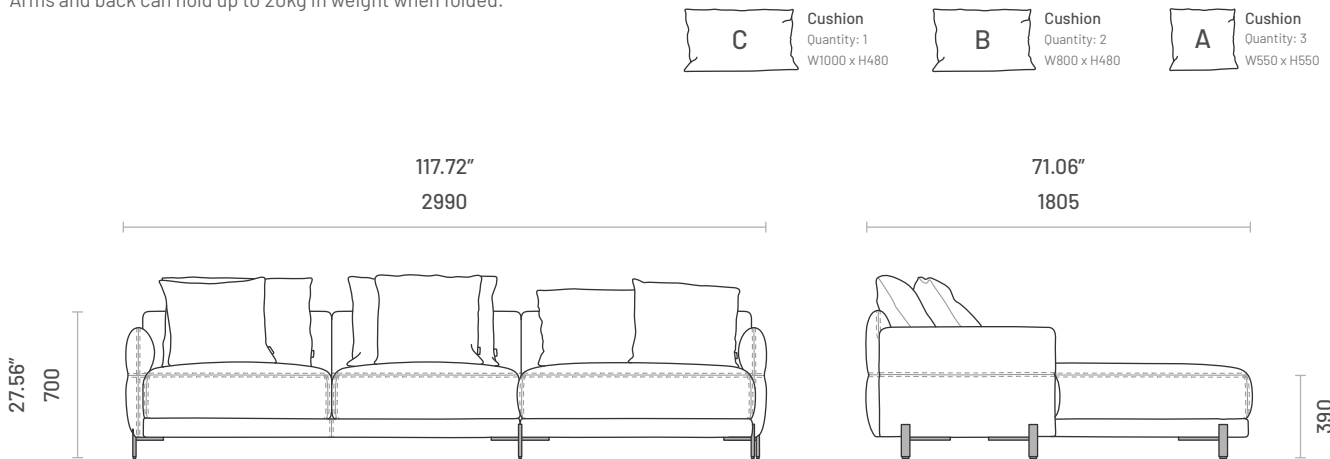

Specifications

Dimensions (Armchair)

Arms and back can hold up to 20kg in weight when folded.

Dimensions (2 Seater Sofa)

Arms and back can hold up to 20kg in weight when folded.

Specifications

Dimensions (3 Seater Sofa)

Arms and back can hold up to 20kg in weight when folded.

Dimensions (2 Seater Sofa with Chaise Longue)

Arms and back can hold up to 20kg in weight when folded.

Dimensions (Chaise Longue)

Arms and back can hold up to 20kg in weight when folded.

Technical Information

Frame

Structure: Solid pine wood, plywood, MDF and Steel

Feet: Steel or Stainless Steel

Padding

Seat Cushion: 20kg/m³, 23kg/m³, 30kg/m³, 35kg/m³ polyurethane foam and 200gr polyester fiber
 Back/Armrests: 20kg/m³, 23kg/m³, 30kg/m³, 60kg/m³ polyurethane foam and 100gr polyester fiber

COM Fabric and Leather Requirements

Item	1	
	Fabric	Leather
Matthew - Armchair	 7.00 lm 22.96 ft	 14.00 m2 151.20 ft2
Matthew - 2 Seater Sofa	 11.00 lm 36.08 ft	 22.00 m2 237.60 ft2
Matthew - 3 Seater Sofa	 13.00 lm 42.64 ft	 26.00 m2 280.80 ft2
Matthew - 2 Seater Sofa + Chaise Longue	 16.70 lm 54.77 ft	 33.40 m2 360.72 ft2
Matthew - Chaise Longue	 8.00 lm 26.24 ft	 16.00 m2 172.80 ft2