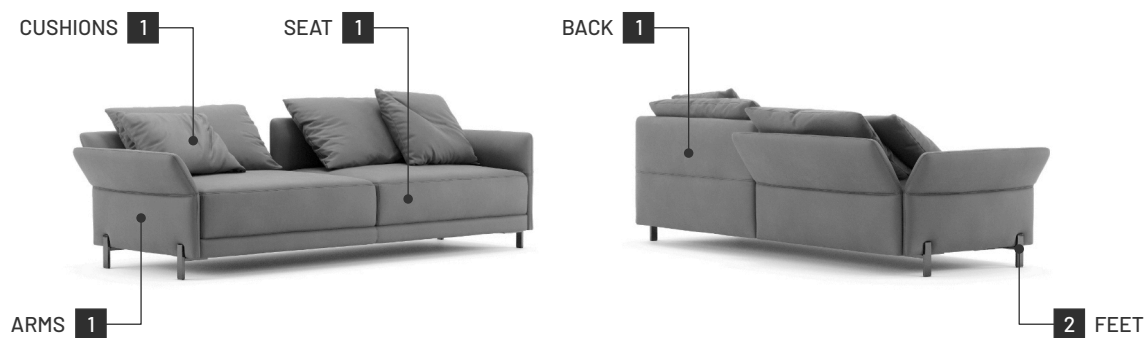

Materials and Finishes

Overview

Available Finishes

	1	2
Fabrics		
Aldan	●	—
Arno	●	—
Astoria	●	—
Avalon	●	—
Bergen	●	—
Brampton	●	—
Clarence	●	—
Columbia	●	—
Devon	●	—
Galway	●	—
Helmand	●	—
Hudson	●	—
Osaka	●	—
Provence	●	—
Synthetic Leathers		
Rupert	●	—
Natural Leathers		
Albany	—	—
Aspen	●	—
Dover	●	—
Metals		
White Texturized	—	●
Black Texturized	—	●
Silver Polished	—	●
Gold Polished	—	●
Gold Brushed	—	●
Rose Gold Matte	—	●
Onyx Polished	—	●
Smoky Black Polished	—	●