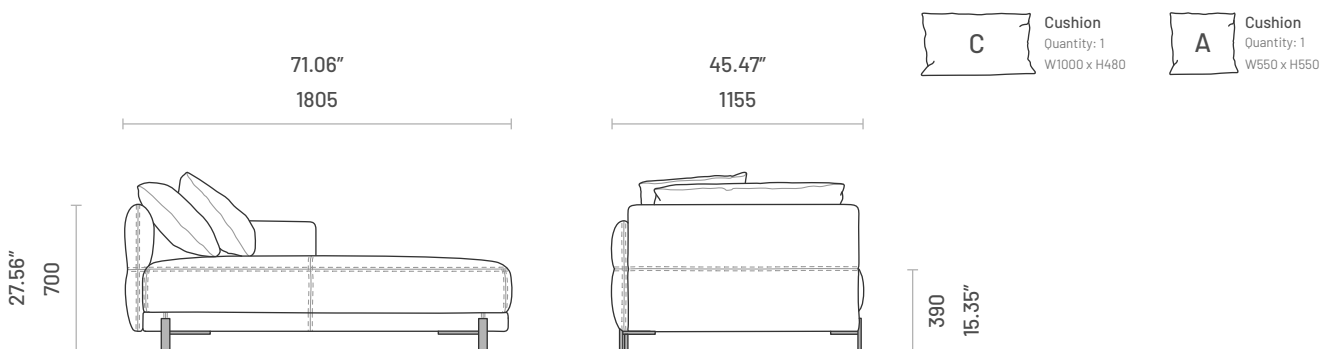

Technical Information

Frame

Structure: Solid pine wood, plywood, MDF and Steel

Feet: Steel or Stainless Steel

Padding

Seat Cushion: 20kg/m³, 23kg/m³, 30kg/m³, 35kg/m³ polyurethane foam and 200gr polyester fiber
 Back/Armrests: 20kg/m³, 23kg/m³, 30kg/m³, 60kg/m³ polyurethane foam and 100gr polyester fiber