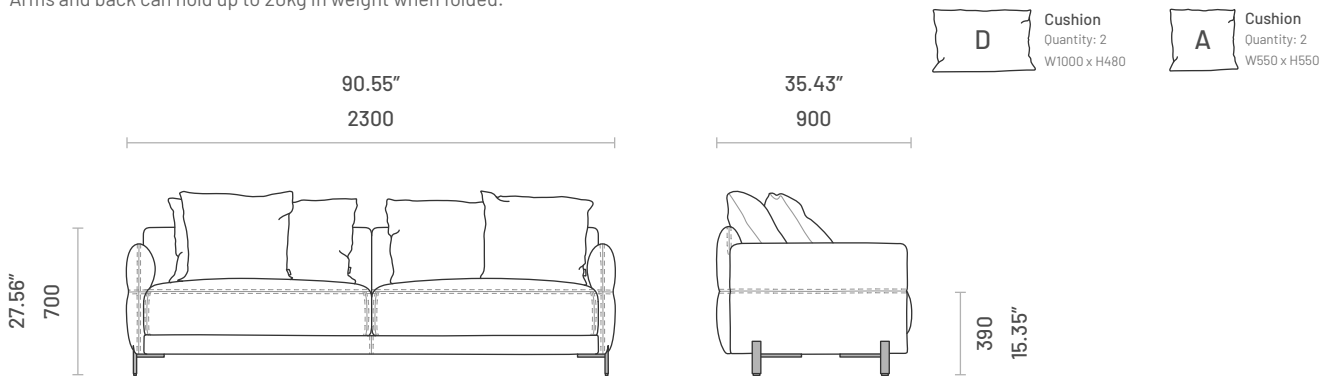

Specifications

Dimensions (Armchair)

Arms and back can hold up to 20kg in weight when folded.

Dimensions (2 Seater Sofa)

Arms and back can hold up to 20kg in weight when folded.

Specifications

Dimensions (3 Seater Sofa)

Arms and back can hold up to 20kg in weight when folded.

Dimensions (2 Seater Sofa with Chaise Longue)

Arms and back can hold up to 20kg in weight when folded.

Dimensions (Chaise Longue)

Arms and back can hold up to 20kg in weight when folded.