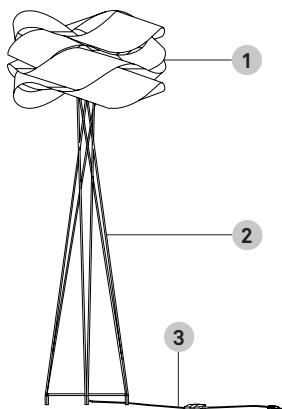

INSTRUCTIONS INSTRUCCIONES

LZF

LINK

LK P

1 Shade Pantalla	1 un.
2 Floor Pie	1 un.
3 Electrical cable Cable eléctrico	1 un.

TECHNICAL SPECIFICATIONS ESPECIFICACIONES TÉCNICAS

Recommended bulb Bombilla recomendada

E27

LED Globe DIM 1 x 14 W max.  
LED regulable

220 - 250V 50Hz ~

Class II Clase II

WEIGHT PESO

Net Neto	3,4 Kg
Gross Bruto	12,9 Kg

WARNINGS ADVERTENCIAS

**Before assembly and installing this product, carefully read the following:**