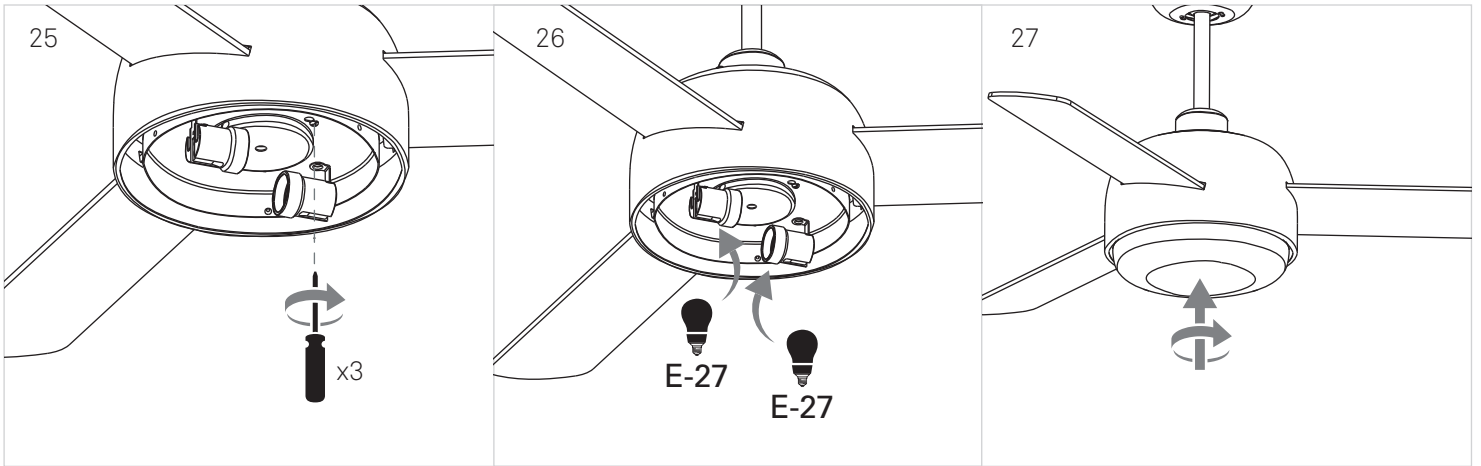

KLAR

LEDS C4

- ①  ON / OFF
- ② 
- ③ 
- ④ 
- ⑤ 
- ⑥ 
- ⑦ 
- ⑧ 
- ⑨  2h  OFF
- ⑩  4h  OFF
- ⑪  8h  OFF

CALIBRATION

1

2

3

4