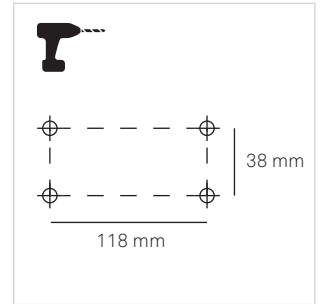

KLAR

LEDS C4

- ①  ON / OFF
- ② 
- ③ 
- ④ 
- ⑤ 
- ⑥ 
- ⑦ 
- ⑧ 
- ⑨  2h  OFF
- ⑩  4h  OFF
- ⑪  8h  OFF

CALIBRATION

1

2

3

4