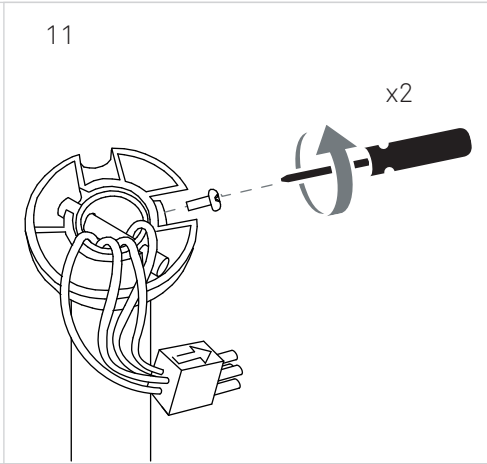

KLAR

LEDS C4

- ①  ON / OFF
- ② 
- ③ 
- ④ 
- ⑤ 
- ⑥ 
- ⑦ 
- ⑧ 
- ⑨  2h  OFF
- ⑩  4h  OFF
- ⑪  8h  OFF

CALIBRATION

1

2

3

4