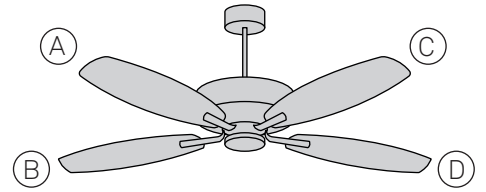

KLAR

LEDS C4

- ①  ON / OFF
- ② 
- ③ 
- ④ 
- ⑤ 
- ⑥ 
- ⑦ 
- ⑧ 
- ⑨  2h  OFF
- ⑩  4h  OFF
- ⑪  8h  OFF

CALIBRATION

1

2

3

4