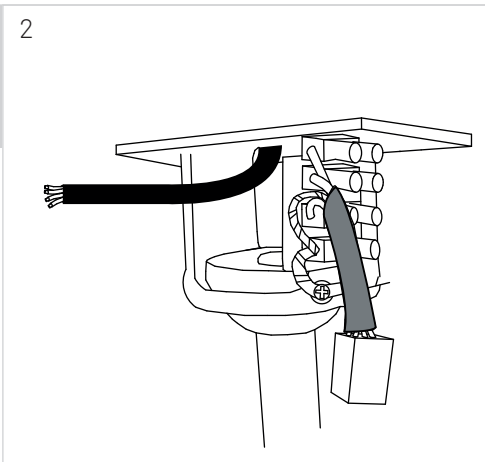

KLAR

LEDS C4

- ①  ON / OFF
- ② 
- ③ 
- ④ 
- ⑤ 
- ⑥ 
- ⑦ 
- ⑧ 
- ⑨  2h  OFF
- ⑩  4h  OFF
- ⑪  8h  OFF

CALIBRATION

1

2

3

4