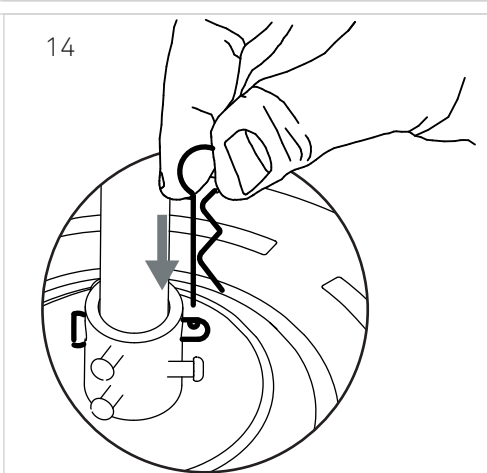

KLAR

LEDS C4

- ①  ON / OFF
- ② 
- ③ 
- ④ 
- ⑤ 
- ⑥ 
- ⑦ 
- ⑧ 
- ⑨  2h  OFF
- ⑩  4h  OFF
- ⑪  8h  OFF

CALIBRATION

1

2

3

4