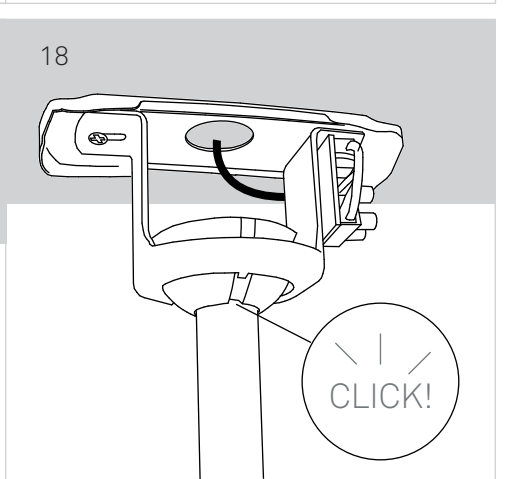

KLAR

LEDS C4

- ①  ON / OFF
- ② 
- ③ 
- ④ 
- ⑤ 
- ⑥ 
- ⑦ 
- ⑧ 
- ⑨  2h  OFF
- ⑩  4h  OFF
- ⑪  8h  OFF

CALIBRATION

1

2

3

4