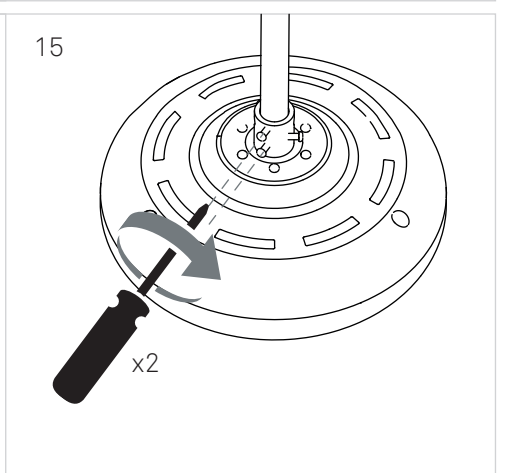

KLAR

LEDS C4

- ①  ON / OFF
- ② 
- ③ 
- ④ 
- ⑤ 
- ⑥ 
- ⑦ 
- ⑧ 
- ⑨  2h  OFF
- ⑩  4h  OFF
- ⑪  8h  OFF

CALIBRATION

1

2

3

4