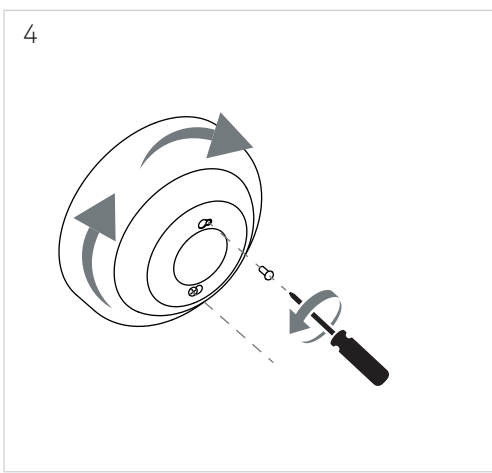

KLAR

LEDS C4

- ①  ON / OFF
- ② 
- ③ 
- ④ 
- ⑤ 
- ⑥ 
- ⑦ 
- ⑧ 
- ⑨  2h  OFF
- ⑩  4h  OFF
- ⑪  8h  OFF

CALIBRATION

1

2

3

4