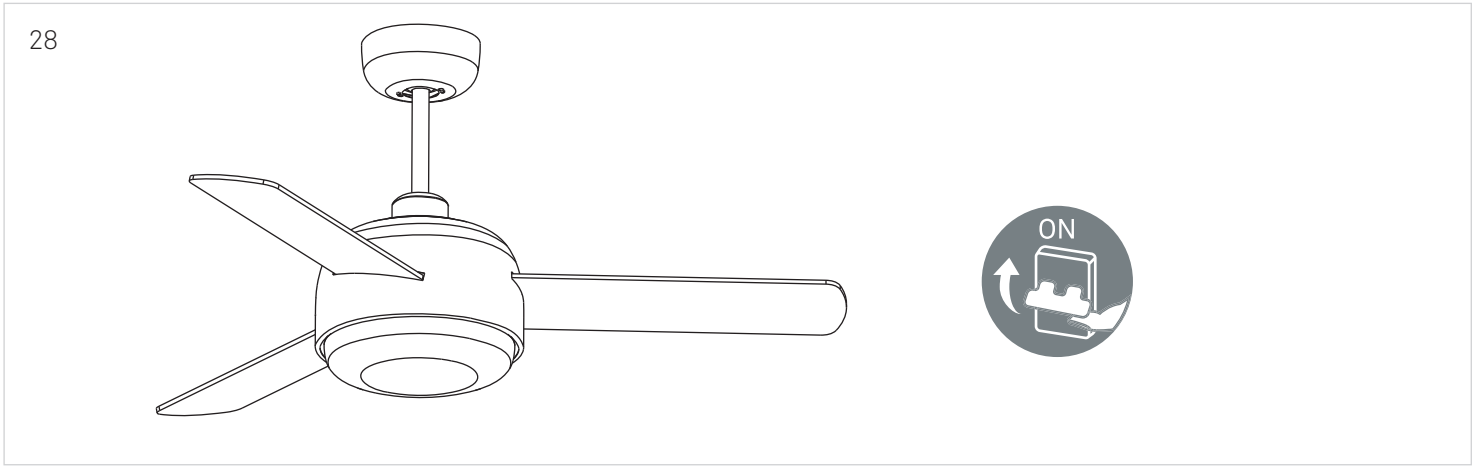

KLAR

LEDS C4

- ①  ON / OFF
- ② 
- ③ 
- ④ 
- ⑤ 
- ⑥ 
- ⑦ 
- ⑧ 
- ⑨  2h  OFF
- ⑩  4h  OFF
- ⑪  8h  OFF

CALIBRATION

1

2

3

4