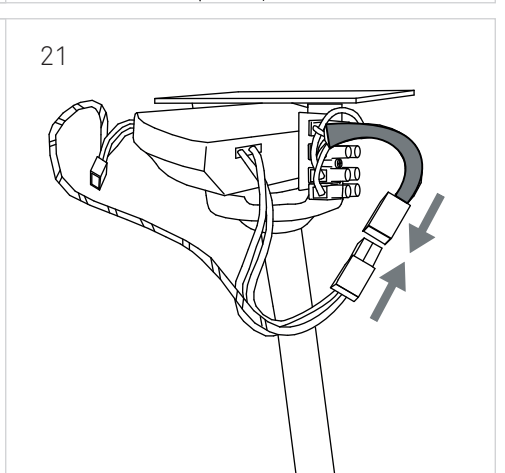

KLAR

LEDS C4

- ①  ON / OFF
- ② 
- ③ 
- ④ 
- ⑤ 
- ⑥ 
- ⑦ 
- ⑧ 
- ⑨  2h  OFF
- ⑩  4h  OFF
- ⑪  8h  OFF

CALIBRATION

1

2

3

4