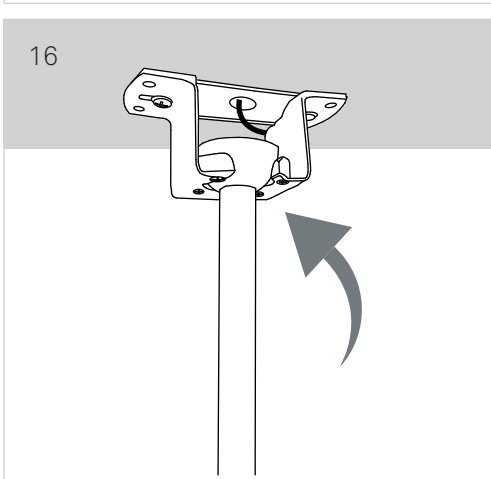

KLAR

LEDS C4

- ①  ON / OFF
- ② 
- ③ 
- ④ 
- ⑤ 
- ⑥ 
- ⑦ 
- ⑧ 
- ⑨  2h  OFF
- ⑩  4h  OFF
- ⑪  8h  OFF

CALIBRATION

1

2

3

4