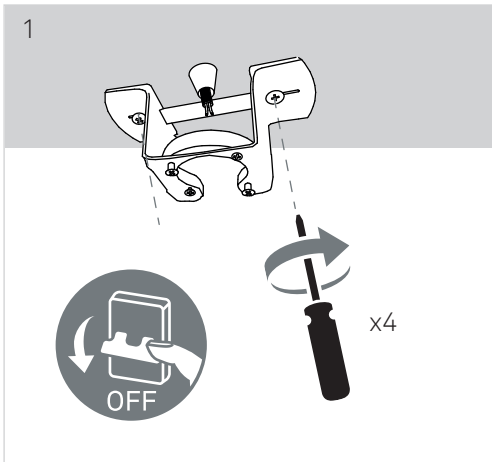

KLAR

LEDS C4

- ①  ON / OFF
- ② 
- ③ 
- ④ 
- ⑤ 
- ⑥ 
- ⑦ 
- ⑧ 
- ⑨  2h  OFF
- ⑩  4h  OFF
- ⑪  8h  OFF

CALIBRATION

1

2

3

4