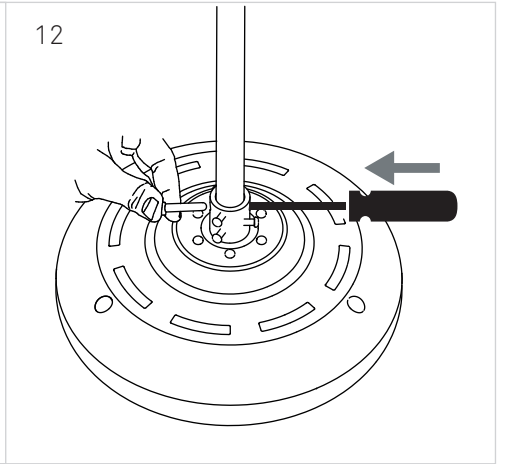

KLAR

LEDS C4

- ①  ON / OFF
- ② 
- ③ 
- ④ 
- ⑤ 
- ⑥ 
- ⑦ 
- ⑧ 
- ⑨  2h  OFF
- ⑩  4h  OFF
- ⑪  8h  OFF

CALIBRATION

1

2

3

4