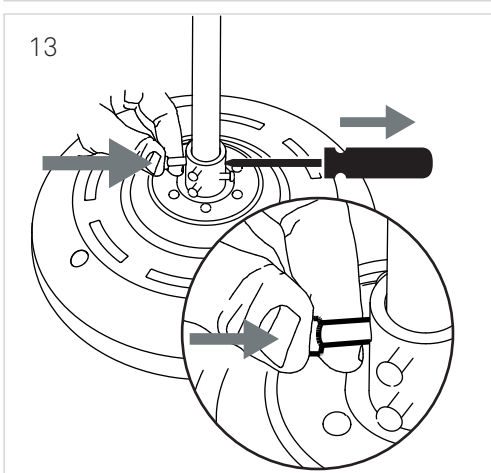

KLAR

LEDS C4

- ①  ON / OFF
- ② 
- ③ 
- ④ 
- ⑤ 
- ⑥ 
- ⑦ 
- ⑧ 
- ⑨  2h  OFF
- ⑩  4h  OFF
- ⑪  8h  OFF

CALIBRATION

1

2

3

4