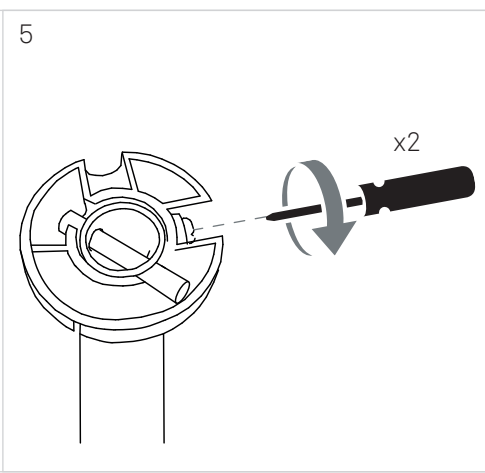

KLAR

LEDS C4

- ①  ON / OFF
- ② 
- ③ 
- ④ 
- ⑤ 
- ⑥ 
- ⑦ 
- ⑧ 
- ⑨  2h  OFF
- ⑩  4h  OFF
- ⑪  8h  OFF

CALIBRATION

1

2

3

4