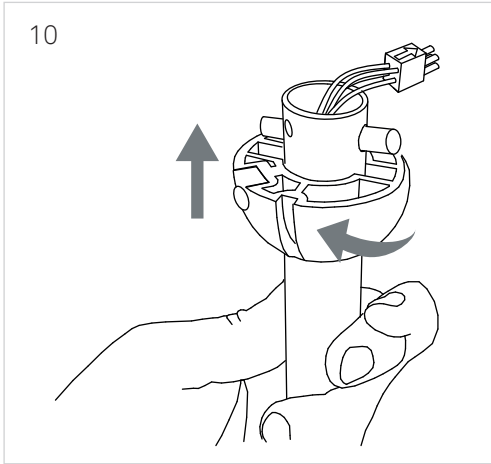

KLAR

LEDS C4

- ①  ON / OFF
- ② 
- ③ 
- ④ 
- ⑤ 
- ⑥ 
- ⑦ 
- ⑧ 
- ⑨  2h  OFF
- ⑩  4h  OFF
- ⑪  8h  OFF

CALIBRATION

1

2

3

4