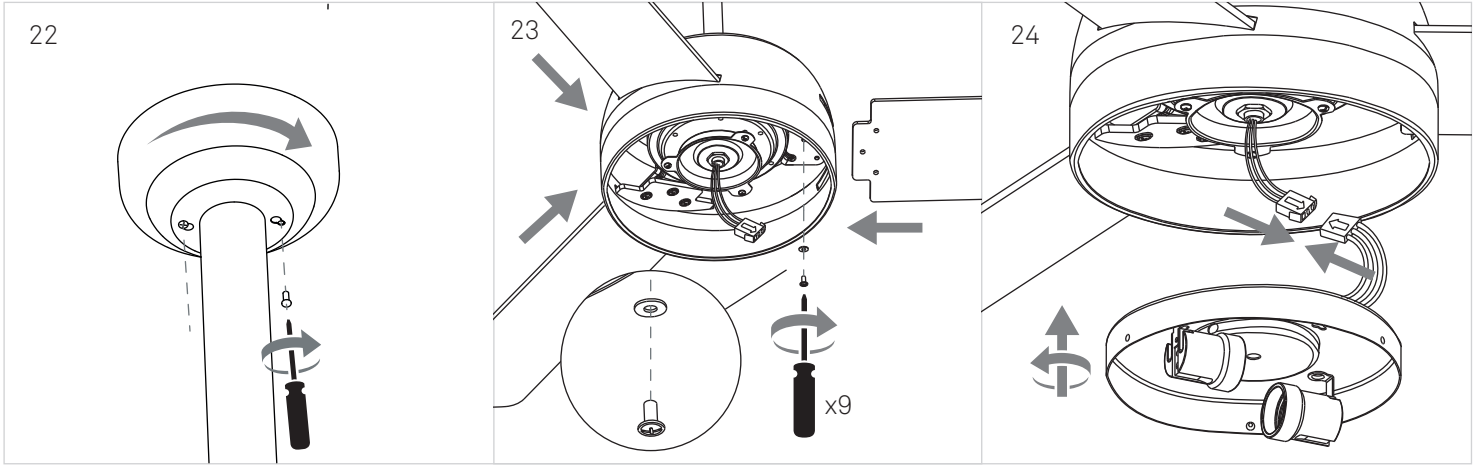

KLAR

LEDS C4

- ①  ON / OFF
- ② 
- ③ 
- ④ 
- ⑤ 
- ⑥ 
- ⑦ 
- ⑧ 
- ⑨  2h  OFF
- ⑩  4h  OFF
- ⑪  8h  OFF

CALIBRATION

1

2

3

4