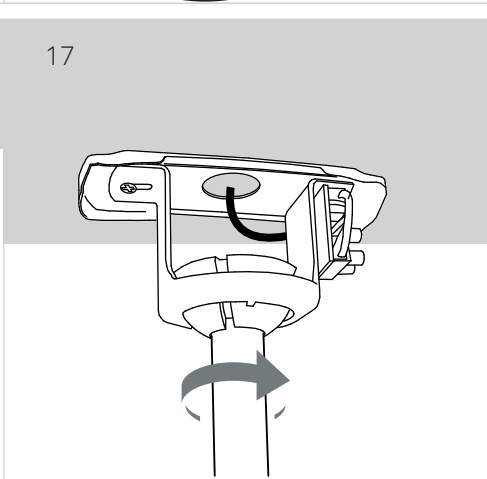

KLAR

LEDS C4

- ①  ON / OFF
- ② 
- ③ 
- ④ 
- ⑤ 
- ⑥ 
- ⑦ 
- ⑧ 
- ⑨  2h  OFF
- ⑩  4h  OFF
- ⑪  8h  OFF

CALIBRATION

1

2

3

4