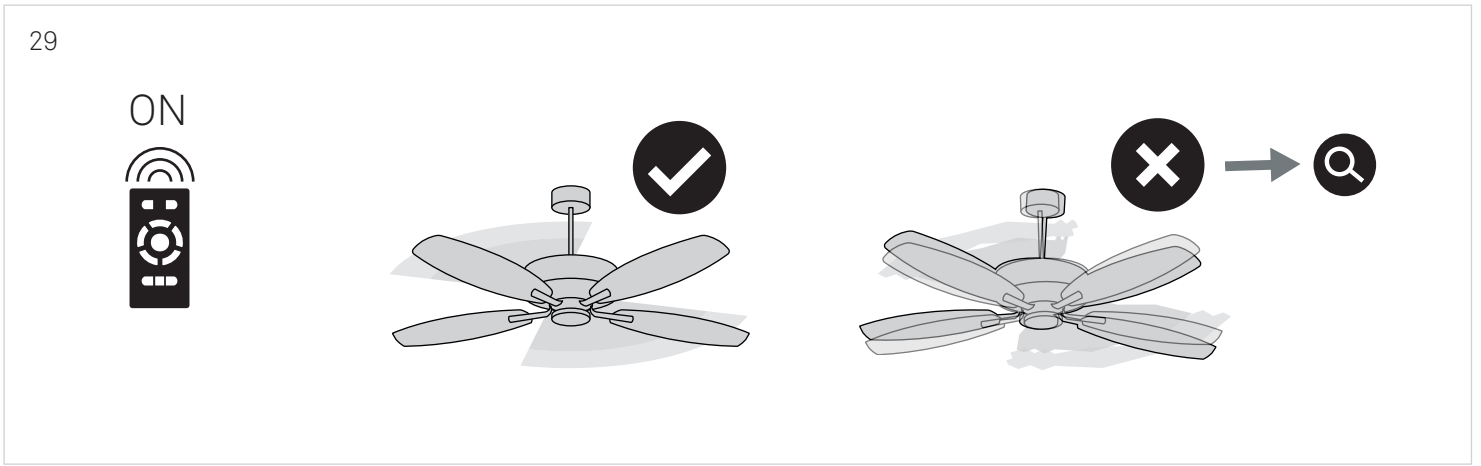

KLAR

LEDS C4

- ①  ON / OFF
- ② 
- ③ 
- ④ 
- ⑤ 
- ⑥ 
- ⑦ 
- ⑧ 
- ⑨  2h  OFF
- ⑩  4h  OFF
- ⑪  8h  OFF

CALIBRATION

1

2

3

4