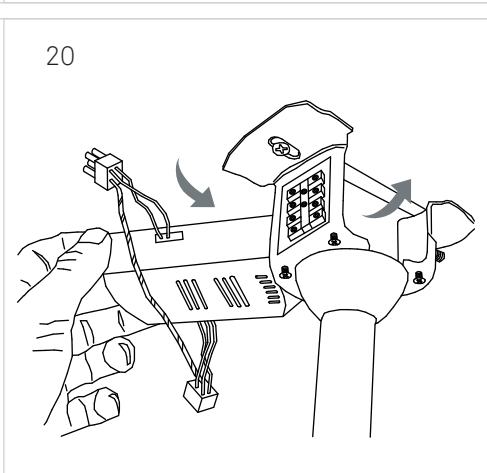

KLAR

LEDS C4

- ①  ON / OFF
- ② 
- ③ 
- ④ 
- ⑤ 
- ⑥ 
- ⑦ 
- ⑧ 
- ⑨  2h  OFF
- ⑩  4h  OFF
- ⑪  8h  OFF

CALIBRATION

1

2

3

4