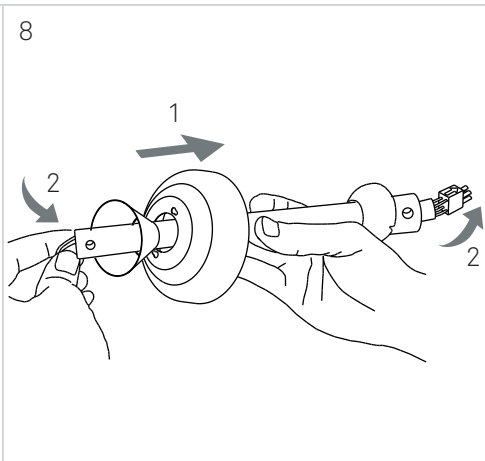

KLAR

LEDS C4

- ①  ON / OFF
- ② 
- ③ 
- ④ 
- ⑤ 
- ⑥ 
- ⑦ 
- ⑧ 
- ⑨  2h  OFF
- ⑩  4h  OFF
- ⑪  8h  OFF

CALIBRATION

1

2

3

4