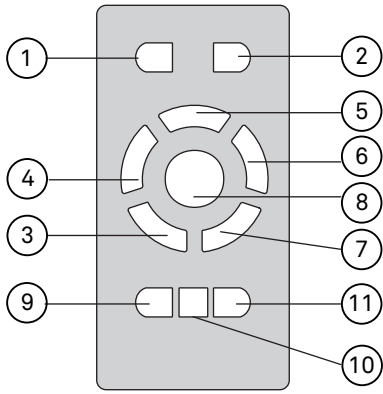

KLAR

LEDS C4

- ①  ON / OFF
- ② 
- ③ 
- ④ 
- ⑤ 
- ⑥ 
- ⑦ 
- ⑧ 
- ⑨  2h  OFF
- ⑩  4h  OFF
- ⑪  8h  OFF

CALIBRATION

1

2

3

4