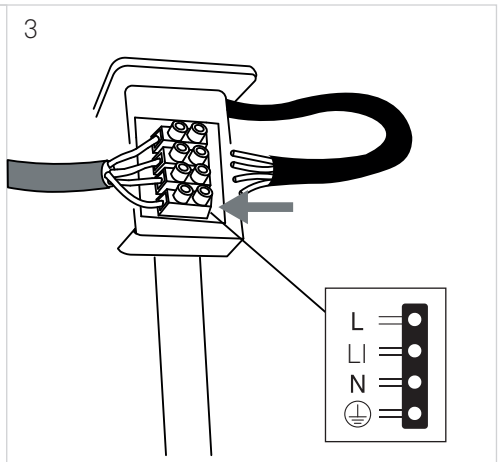

KLAR

LEDS C4

- ①  ON / OFF
- ② 
- ③ 
- ④ 
- ⑤ 
- ⑥ 
- ⑦ 
- ⑧ 
- ⑨  2h  OFF
- ⑩  4h  OFF
- ⑪  8h  OFF

CALIBRATION

1

2

3

4