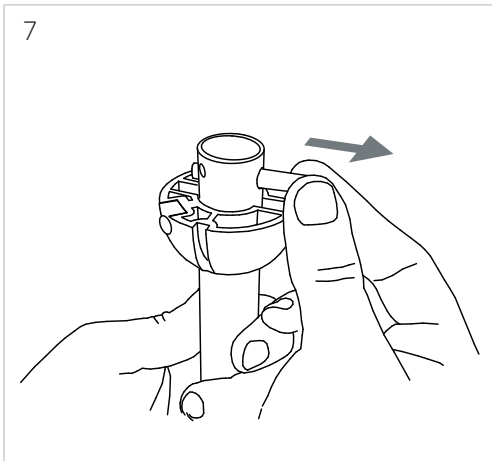

KLAR

LEDS C4

- ①  ON / OFF
- ② 
- ③ 
- ④ 
- ⑤ 
- ⑥ 
- ⑦ 
- ⑧ 
- ⑨  2h  OFF
- ⑩  4h  OFF
- ⑪  8h  OFF

CALIBRATION

1

2

3

4