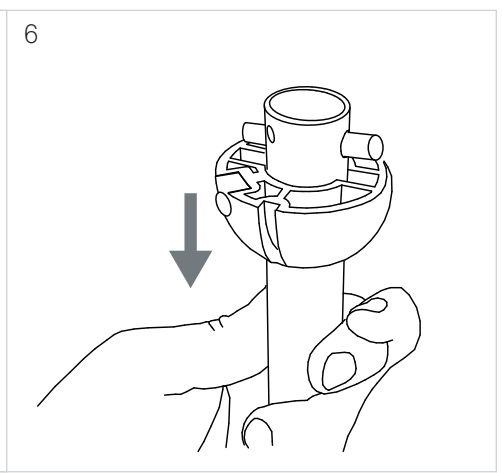

KLAR

LEDS C4

- ①  ON / OFF
- ② 
- ③ 
- ④ 
- ⑤ 
- ⑥ 
- ⑦ 
- ⑧ 
- ⑨  2h  OFF
- ⑩  4h  OFF
- ⑪  8h  OFF

CALIBRATION

1

2

3

4