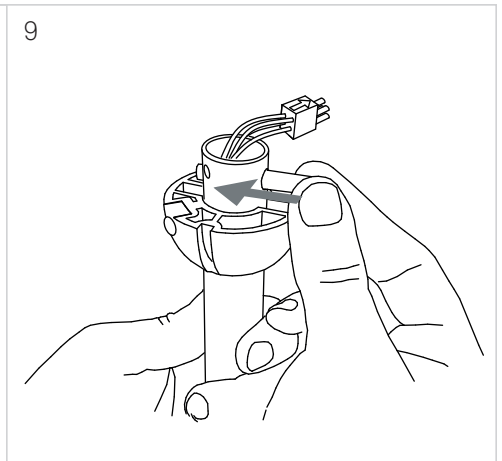

KLAR

LEDS C4

- ①  ON / OFF
- ② 
- ③ 
- ④ 
- ⑤ 
- ⑥ 
- ⑦ 
- ⑧ 
- ⑨  2h  OFF
- ⑩  4h  OFF
- ⑪  8h  OFF

CALIBRATION

1

2

3

4