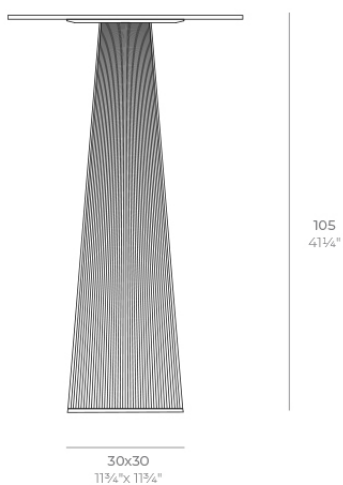

Products / High Tables / Gatsby Base 30x30x105cm S30

Gatsby base 30x30x105cm s30

by Ramón Esteve

The Gatsby collection, designed by Ramón Esteve for Vondom, recalls the Art Déco lighting. Those crazy twenties. “Something new, extraordinary, beautiful, simple but sophisticatedly designed” said Francis Scott Fitzgerald about his aims for the novel he was about to write. The Great Gatsby was born in an age of prosperity, parties and excess. They called it “the American Dream”.

Info

Description

Weight: 8.4 Kg

GATSBY Mesa Base Cuadrada 30x30x105cm S30
GATSBY Square Base Table 30x30x105cm S30
ref. 54462

TABLE TOP - SOBRE

- 50 x 50 cm
19 1/4" x 19 1/4"
- 59 x 59 cm
23 1/4" x 23 1/4"