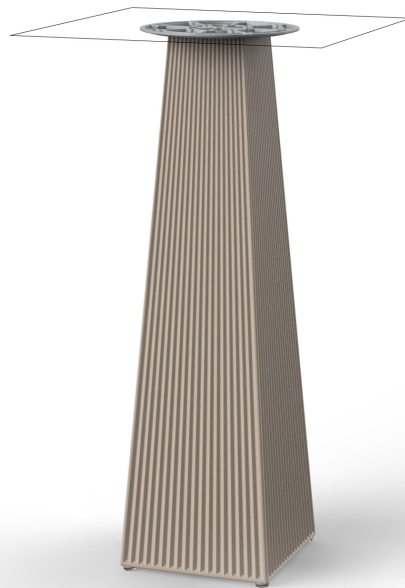

Products / High Tables / Gatsby Base 30x30x105cm S30

Gatsby base 30x30x105cm s30

by Ramón Esteve

The Gatsby collection, designed by Ramón Esteve for Vondom, recalls the Art Déco lighting. Those crazy twenties. “Something new, extraordinary, beautiful, simple but sophisticatedly designed” said Francis Scott Fitzgerald about his aims for the novel he was about to write. The Great Gatsby was born in an age of prosperity, parties and excess. They called it “the American Dream”.

Info

Description

Weight: 8.4 Kg

GATSBY Mesa Base Cuadrada 30x30x105cm S30
GATSBY Square Base Table 30x30x105cm S30
ref. 54462

TABLE TOP - SOBRE

- 50 x 50 cm
19 1/4" x 19 1/4"
- 59 x 59 cm
23 1/4" x 23 1/4"

Accessories

- TABLE 10mm
- TABLE 12mm
- TABLE DEKTON

Finishes

finishes

BASIC

Ref. 54462

purjai red

orange

ice

notte blue

crema

green

white

black

bronze

steel