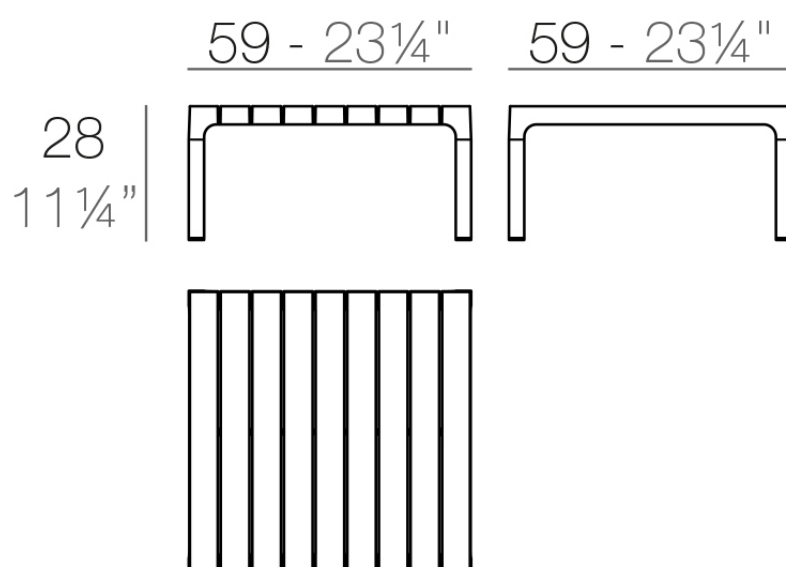

Spritz table 59x59x28

by Archirivolto Design

Spritz, designed by Archirivolto Design, captures the essence of summer evenings with a line of outdoor furniture that combines simplicity and functionality. Inspired by white beach fences and their delicate geometries, each piece brings a touch of freshness and elegance to an outdoor space.

Info

Description

Weight: 4.64 Kg

SPRITZ Mesa Tumbona
SPRITZ Sun Lounger Table

Finishes

finishes

BASIC PP
Ref. 56029

white