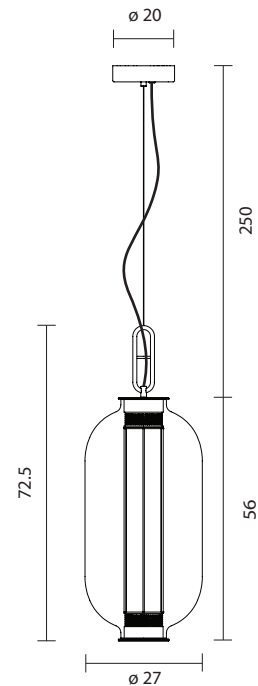

BAIT BA BA

by Neri&Hu, 2014

Suspension lamp. Structure and canopy in bronze electroplated steel. Diffuser in blown transparent, amber and grey glass. Strip led column (dimmable driver included) provide ambient light and module led placed at the bottom (connected direct to main) provide direct light.

Type: Suspension lamp

Environment: Indoor

Structure: Steel

Diffuser: Glass

Voltage: 230 V

Supply: Terminal strip

Dimmable driver included

Cable length: 250 cm

Light source: Strip LED 15.4W 2700K 1150Lm
+ Module LED $\varnothing 70$ 16.6W 2700K 1350Lm

BAIT BA BA

116000640976 **amber diffuser**
116000640977 **grey diffuser**
116000640978 **transparent diffuser**

 **7.6 kg**
14.8 kg

CE   IP-20